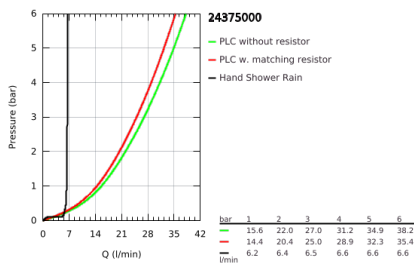

## 24 375 000 GRANDERA SINGLE-LEVER BATH MIXER 1/2", FLOOR MOUNTED

### PRODUCT DESCRIPTION

- Colour: chrome
- for use with rough-in set 45 984
- GROHE SilkMove 46 mm ceramic cartridge
- GROHE LongLife finish
- automatic diverter: bath/shower
- spout with mousseur
- projection 320 mm
- integrated non-return valve in shower outlet
- with shower holder
- Grandera hand shower 7,6 l
- Silverflex shower hose 1250 mm
- protected against backflow