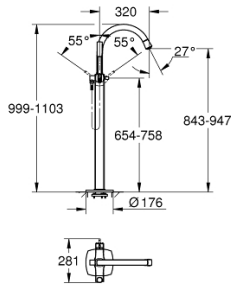

## 24 375 000 GRANDERA SINGLE-LEVER BATH MIXER 1/2", FLOOR MOUNTED

### PRODUCT DESCRIPTION

- Colour: chrome
- for use with rough-in set 45 984
- GROHE SilkMove 46 mm ceramic cartridge
- GROHE LongLife finish
- automatic diverter: bath/shower
- spout with mousseur
- projection 320 mm
- integrated non-return valve in shower outlet
- with shower holder
- Grandera hand shower 7,6 l
- Silverflex shower hose 1250 mm
- protected against backflow