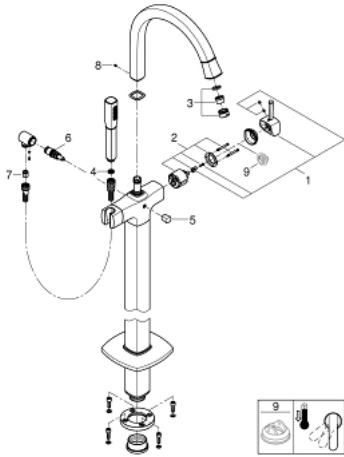

## 24 375 000 GRANDERA SINGLE-LEVER BATH MIXER 1/2", FLOOR MOUNTED

### PRODUCT DESCRIPTION

- Colour: chrome
- for use with rough-in set 45 984
- GROHE SilkMove 46 mm ceramic cartridge
- GROHE LongLife finish
- automatic diverter: bath/shower
- spout with mousseur
- projection 320 mm
- integrated non-return valve in shower outlet
- with shower holder
- Grandera hand shower 7,6 l
- Silverflex shower hose 1250 mm
- protected against backflow

### SPARE PARTS, October 2021 – now

- 1: Lever (Spare part-nr. 46833000)
- 2: Cartridge (Spare part-nr. 46048000)
- 3: Sistra (Spare part-nr. 13907000)
- 4: Dirt strainer (Spare part-nr. 0700200M)
- 5: Diverter knob (Spare part-nr. 48217000)
- 6: Diverter (Spare part-nr. 65655000)
- 7: Non-return valve (Spare part-nr. 08565000)
- 8: Fixing set (Spare part-nr. 48003000)
- 9: Temperature limiter (Spare part-nr. 46375000)\*