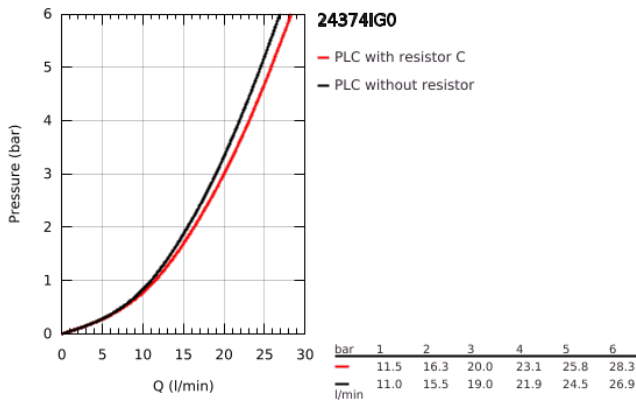

## 24 374 IG0 GRANDERA SINGLE-LEVER BATH MIXER 1/2"

### PRODUCT DESCRIPTION

- Colour: chrome/gold
- wall mounted
- GROHE SilkMove 46 mm ceramic cartridge
- GROHE LongLife finish
- adjustable flow rate limiter
- integrated hand shower holder
- automatic diverter: bath/shower
- mousseur
- integrated non-return valve in shower outlet
- covered S-unions
- protected against backflow