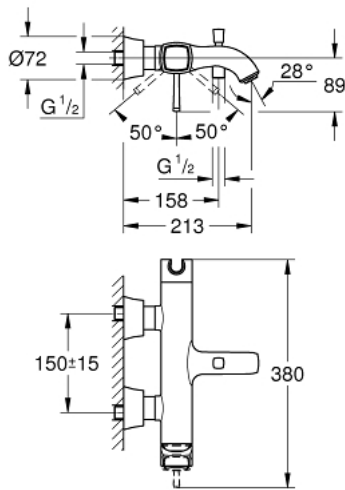

## 24 374 IG0 GRANDERA SINGLE-LEVER BATH MIXER 1/2"

### PRODUCT DESCRIPTION

- Colour: chrome/gold
- wall mounted
- GROHE SilkMove 46 mm ceramic cartridge
- GROHE LongLife finish
- adjustable flow rate limiter
- integrated hand shower holder
- automatic diverter: bath/shower
- mousseur
- integrated non-return valve in shower outlet
- covered S-unions
- protected against backflow

### SPARE PARTS, October 2021 – now

- 1: Lever (Spare part-nr. 46833IG0)
- 2: Cartridge (Spare part-nr. 46048000)
- 3: S-union, exposed (Spare part-nr. 46861000)
- 4: Screw connection 1/2" (Spare part-nr. 45044000)
- 5: Diverter knob (Spare part-nr. 48217000)
- 6: Diverter (Spare part-nr. 65655000)
- 7: Non-return valve (Spare part-nr. 08565000)
- 8: Mousseur (Spare part-nr. 13952G00)
- 9: Temperature limiter (Spare part-nr. 46375000)\*
- 10: Extension set 1/2", 30 mm (Spare part-nr. 46238000)\*
- 11: Special spanner (Spare part-nr. 19377000)\*