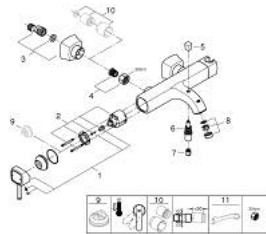

## 24 374 IG0 GRANDERA SINGLE-LEVER BATH MIXER 1/2"

### PRODUCT DESCRIPTION

- Colour: chrome/gold
- wall mounted
- GROHE SilkMove 46 mm ceramic cartridge
- GROHE LongLife finish
- adjustable flow rate limiter
- integrated hand shower holder
- automatic diverter: bath/shower
- mousseur
- integrated non-return valve in shower outlet
- covered S-unions
- protected against backflow

### SPARE PARTS, October 2021 – now

- 1: Lever (Spare part-nr. 46833IG0)
- 2: Cartridge (Spare part-nr. 46048000)
- 3: S-union, exposed (Spare part-nr. 46861000)
- 4: Screw connection 1/2" (Spare part-nr. 45044000)
- 5: Diverter knob (Spare part-nr. 48217000)
- 6: Diverter (Spare part-nr. 65655000)
- 7: Non-return valve (Spare part-nr. 08565000)
- 8: Mousseur (Spare part-nr. 13952G00)
- 9: Temperature limiter (Spare part-nr. 46375000)\*
- 10: Extension set 1/2", 30 mm (Spare part-nr. 46238000)\*
- 11: Special spanner (Spare part-nr. 19377000)\*