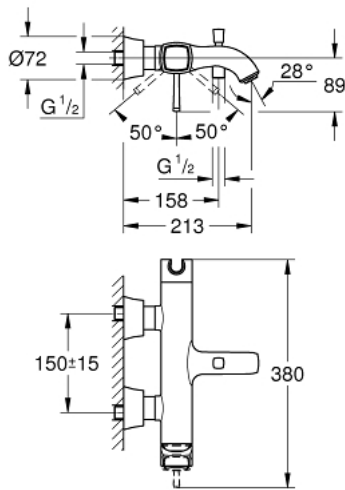

24 374 000 GRANDERA SINGLE-LEVER BATH MIXER 1/2"

PRODUCT DESCRIPTION

- Colour: chrome
- wall mounted
- GROHE SilkMove 46 mm ceramic cartridge
- GROHE LongLife finish
- adjustable flow rate limiter
- integrated hand shower holder
- automatic diverter: bath/shower
- mousseur
- integrated non-return valve in shower outlet
- covered S-unions
- protected against backflow

24 374 000 GRANDERA SINGLE-LEVER BATH MIXER 1/2"

SPARE PARTS, October 2021 – now

- 1: Lever (Spare part-nr. 46833000)
- 2: Cartridge (Spare part-nr. 46048000)
- 3: S-union, exposed (Spare part-nr. 46861000)
- 4: Screw connection 1/2" (Spare part-nr. 45044000)
- 5: Diverter knob (Spare part-nr. 48217000)
- 6: Diverter (Spare part-nr. 65655000)
- 7: Non-return valve (Spare part-nr. 08565000)
- 8: Mousseur (Spare part-nr. 13952000)
- 9: Temperature limiter (Spare part-nr. 46375000)*
- 10: Extension set 1/2", 30 mm (Spare part-nr. 46238000)*
- 11: Special spanner (Spare part-nr. 19377000)*