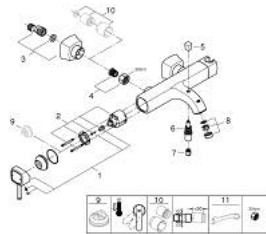

24 374 000 GRANDERA SINGLE-LEVER BATH MIXER 1/2"

PRODUCT DESCRIPTION

- Colour: chrome
- wall mounted
- GROHE SilkMove 46 mm ceramic cartridge
- GROHE LongLife finish
- adjustable flow rate limiter
- integrated hand shower holder
- automatic diverter: bath/shower
- mousseur
- integrated non-return valve in shower outlet
- covered S-unions
- protected against backflow

24 374 000 GRANDERA SINGLE-LEVER BATH MIXER 1/2"

SPARE PARTS, October 2021 – now

- 1: Lever (Spare part-nr. 46833000)
- 2: Cartridge (Spare part-nr. 46048000)
- 3: S-union, exposed (Spare part-nr. 46861000)
- 4: Screw connection 1/2" (Spare part-nr. 45044000)
- 5: Diverter knob (Spare part-nr. 48217000)
- 6: Diverter (Spare part-nr. 65655000)
- 7: Non-return valve (Spare part-nr. 08565000)
- 8: Mousseur (Spare part-nr. 13952000)
- 9: Temperature limiter (Spare part-nr. 46375000)*
- 10: Extension set 1/2", 30 mm (Spare part-nr. 46238000)*
- 11: Special spanner (Spare part-nr. 19377000)*