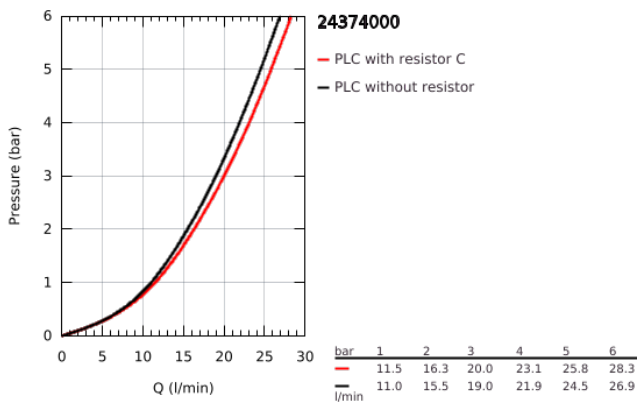

24 374 000 GRANDERA SINGLE-LEVER BATH MIXER 1/2"

PRODUCT DESCRIPTION

- Colour: chrome
- wall mounted
- GROHE SilkMove 46 mm ceramic cartridge
- GROHE LongLife finish
- adjustable flow rate limiter
- integrated hand shower holder
- automatic diverter: bath/shower
- mousseur
- integrated non-return valve in shower outlet
- covered S-unions
- protected against backflow

24 374 000 GRANDERA SINGLE-LEVER BATH MIXER 1/2"

SPARE PARTS, October 2021 – now

- 1: Lever (Spare part-nr. 46833000)
- 2: Cartridge (Spare part-nr. 46048000)
- 3: S-union, exposed (Spare part-nr. 46861000)
- 4: Screw connection 1/2" (Spare part-nr. 45044000)
- 5: Diverter knob (Spare part-nr. 48217000)
- 6: Diverter (Spare part-nr. 65655000)
- 7: Non-return valve (Spare part-nr. 08565000)
- 8: Mousseur (Spare part-nr. 13952000)
- 9: Temperature limiter (Spare part-nr. 46375000)*
- 10: Extension set 1/2", 30 mm (Spare part-nr. 46238000)*
- 11: Special spanner (Spare part-nr. 19377000)*