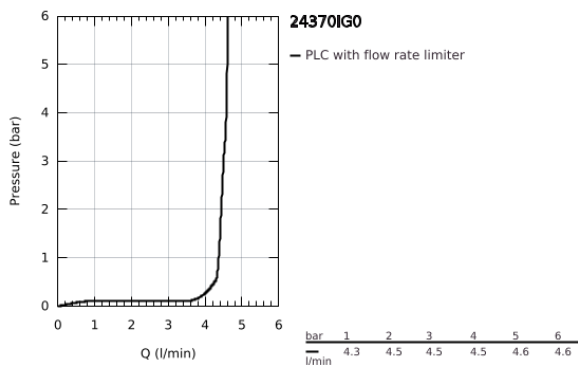

24 370 IG0 **GRANDERA SINGLE-LEVER BASIN MIXER 1/2"**
M-SIZE

PRODUCT DESCRIPTION

- Colour: chrome/gold
- GROHE SilkMove 28 mm ceramic cartridge
- temperature limiter
- GROHE LongLife finish
- GROHE EcoJoy - less water, perfect flow
- maximum flow rate (at 3 bar): 5 l/min
- GROHE FastFixation installation system
- GROHE AquaGuide adjustable mousseur
- smooth body
- flexible connection hoses

24 370 IG0 GRANDERA SINGLE-LEVER BASIN MIXER 1/2" M-SIZE

SPARE PARTS, October 2021 – now

- 1: lever (Spare part-nr. 42645IG0)
- 2: Fitting ring (Spare part-nr. 46715000)
- 3: Cartridge (Spare part-nr. 46580000)
- 4: Flow straightener (Spare part-nr. 46837G00)
- 5: Shank mounting kit (Spare part-nr. 46671000)
- 6: Mounting wrench (Spare part-nr. 19017000)*