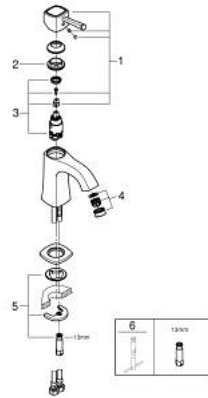

24 370 IG0 **GRANDERA SINGLE-LEVER BASIN MIXER 1/2"**
M-SIZE

PRODUCT DESCRIPTION

- Colour: chrome/gold
- GROHE SilkMove 28 mm ceramic cartridge
- temperature limiter
- GROHE LongLife finish
- GROHE EcoJoy - less water, perfect flow
- maximum flow rate (at 3 bar): 5 l/min
- GROHE FastFixation installation system
- GROHE AquaGuide adjustable mousseur
- smooth body
- flexible connection hoses

24 370 IG0 GRANDERA SINGLE-LEVER BASIN MIXER 1/2" M-SIZE

SPARE PARTS, October 2021 – now

- 1: lever (Spare part-nr. 42645IG0)
- 2: Fitting ring (Spare part-nr. 46715000)
- 3: Cartridge (Spare part-nr. 46580000)
- 4: Flow straightener (Spare part-nr. 46837G00)
- 5: Shank mounting kit (Spare part-nr. 46671000)
- 6: Mounting wrench (Spare part-nr. 19017000)*