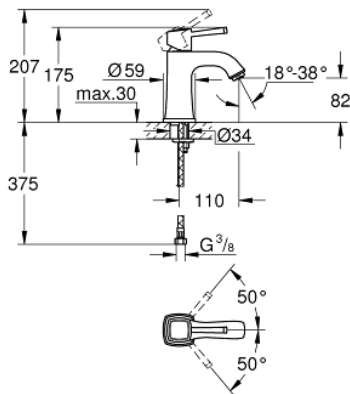

24 370 IG0 **GRANDERA SINGLE-LEVER BASIN MIXER 1/2"**
M-SIZE

PRODUCT DESCRIPTION

- Colour: chrome/gold
- GROHE SilkMove 28 mm ceramic cartridge
- temperature limiter
- GROHE LongLife finish
- GROHE EcoJoy - less water, perfect flow
- maximum flow rate (at 3 bar): 5 l/min
- GROHE FastFixation installation system
- GROHE AquaGuide adjustable mousseur
- smooth body
- flexible connection hoses

24 370 IG0 GRANDERA SINGLE-LEVER BASIN MIXER 1/2" M-SIZE

SPARE PARTS, October 2021 – now

- 1: lever (Spare part-nr. 42645IG0)
- 2: Fitting ring (Spare part-nr. 46715000)
- 3: Cartridge (Spare part-nr. 46580000)
- 4: Flow straightener (Spare part-nr. 46837G00)
- 5: Shank mounting kit (Spare part-nr. 46671000)
- 6: Mounting wrench (Spare part-nr. 19017000)*