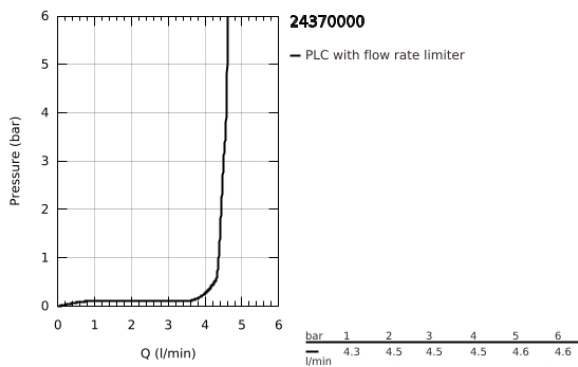

24 370 000 **GRANDERA SINGLE-LEVER BASIN MIXER 1/2"**
M-SIZE

PRODUCT DESCRIPTION

- Colour: chrome
- GROHE SilkMove 28 mm ceramic cartridge
- temperature limiter
- GROHE LongLife finish
- GROHE EcoJoy - less water, perfect flow
- maximum flow rate (at 3 bar): 5 l/min
- GROHE FastFixation installation system
- GROHE AquaGuide adjustable mousseur
- smooth body
- flexible connection hoses

24 370 000 **GRANDERA SINGLE-LEVER BASIN MIXER 1/2"**
M-SIZE

SPARE PARTS, October 2021 – now

- 1: lever (Spare part-nr. 42645000)
- 2: Fitting ring (Spare part-nr. 46715000)
- 3: Cartridge (Spare part-nr. 46580000)
- 4: Flow straightener (Spare part-nr. 46837000)
- 5: Shank mounting kit (Spare part-nr. 46671000)
- 6: Mounting wrench (Spare part-nr. 19017000)*