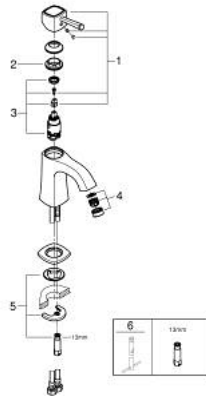

24 370 000 **GRANDERA SINGLE-LEVER BASIN MIXER 1/2"**
M-SIZE

PRODUCT DESCRIPTION

- Colour: chrome
- GROHE SilkMove 28 mm ceramic cartridge
- temperature limiter
- GROHE LongLife finish
- GROHE EcoJoy - less water, perfect flow
- maximum flow rate (at 3 bar): 5 l/min
- GROHE FastFixation installation system
- GROHE AquaGuide adjustable mousseur
- smooth body
- flexible connection hoses

24 370 000 **GRANDERA SINGLE-LEVER BASIN MIXER 1/2"**
M-SIZE

SPARE PARTS, October 2021 – now

- 1: lever (Spare part-nr. 42645000)
- 2: Fitting ring (Spare part-nr. 46715000)
- 3: Cartridge (Spare part-nr. 46580000)
- 4: Flow straightener (Spare part-nr. 46837000)
- 5: Shank mounting kit (Spare part-nr. 46671000)
- 6: Mounting wrench (Spare part-nr. 19017000)*