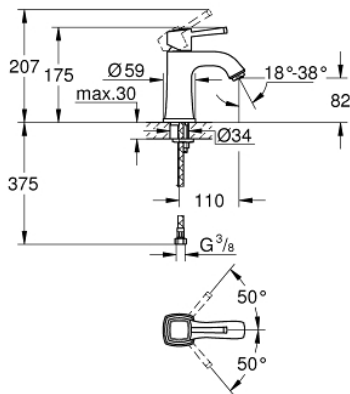

24 370 000 **GRANDERA SINGLE-LEVER BASIN MIXER 1/2"**
M-SIZE

PRODUCT DESCRIPTION

- Colour: chrome
- GROHE SilkMove 28 mm ceramic cartridge
- temperature limiter
- GROHE LongLife finish
- GROHE EcoJoy - less water, perfect flow
- maximum flow rate (at 3 bar): 5 l/min
- GROHE FastFixation installation system
- GROHE AquaGuide adjustable mousseur
- smooth body
- flexible connection hoses

24 370 000 **GRANDERA SINGLE-LEVER BASIN MIXER 1/2"**
M-SIZE

SPARE PARTS, October 2021 – now

- 1: lever (Spare part-nr. 42645000)
- 2: Fitting ring (Spare part-nr. 46715000)
- 3: Cartridge (Spare part-nr. 46580000)
- 4: Flow straightener (Spare part-nr. 46837000)
- 5: Shank mounting kit (Spare part-nr. 46671000)
- 6: Mounting wrench (Spare part-nr. 19017000)*