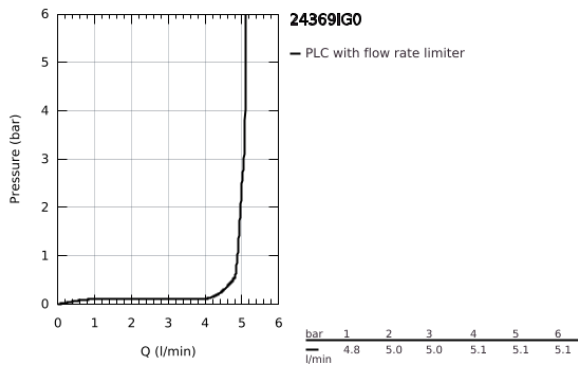

24 369 IG0 **GRANDERA SINGLE-LEVER BASIN MIXER 1/2"**  
**M-SIZE**

**PRODUCT DESCRIPTION**

- Colour: chrome/gold
- GROHE SilkMove 28 mm ceramic cartridge
- temperature limiter
- GROHE LongLife finish
- GROHE EcoJoy - less water, perfect flow
- maximum flow rate (at 3 bar): 5 l/min
- GROHE FastFixation installation system
- GROHE AquaGuide adjustable mousseur
- pop-up waste set 1 1/4"
- flexible connection hoses

## 24 369 IG0 GRANDERA SINGLE-LEVER BASIN MIXER 1/2" M-SIZE