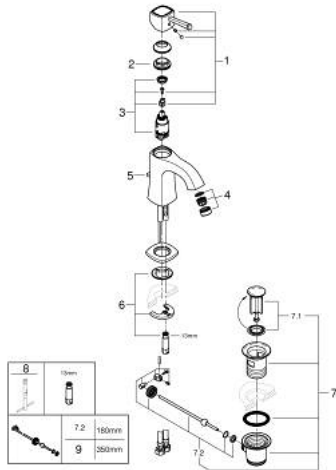

24 369 IG0 **GRANDERA SINGLE-LEVER BASIN MIXER 1/2"**  
**M-SIZE**

**PRODUCT DESCRIPTION**

- Colour: chrome/gold
- GROHE SilkMove 28 mm ceramic cartridge
- temperature limiter
- GROHE LongLife finish
- GROHE EcoJoy - less water, perfect flow
- maximum flow rate (at 3 bar): 5 l/min
- GROHE FastFixation installation system
- GROHE AquaGuide adjustable mousseur
- pop-up waste set 1 1/4"
- flexible connection hoses

## 24 369 IG0 GRANDERA SINGLE-LEVER BASIN MIXER 1/2" M-SIZE

### SPARE PARTS, October 2021 – now

- 1: lever (Spare part-nr. 42645IG0)
  - 2: Fitting ring (Spare part-nr. 46715000)
  - 3: Cartridge (Spare part-nr. 46580000)
  - 4: Flow straightener (Spare part-nr. 46837G00)
  - 5: Pop-up rod (Spare part-nr. 46787000)
  - 6: Shank mounting kit (Spare part-nr. 46671000)
  - 7: Waste set 1 1/4" (Spare part-nr. 28910IG0)
  - 7.1: Plug (Spare part-nr. 07182G00)
  - 7.2: Eccentric rod (Spare part-nr. 07052000)
  - 8: Mounting wrench (Spare part-nr. 19017000)\*
  - 9: Eccentric rod (Spare part-nr. 07341000)\*
- \* Optional accessories