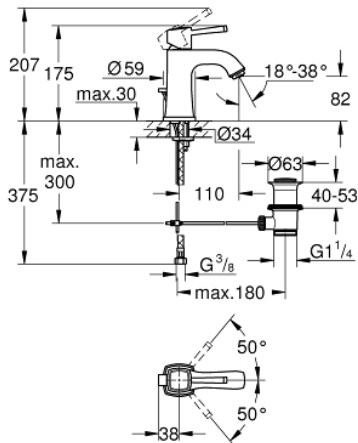

24 369 IG0 **GRANDERA SINGLE-LEVER BASIN MIXER 1/2"**  
**M-SIZE**

**PRODUCT DESCRIPTION**

- Colour: chrome/gold
- GROHE SilkMove 28 mm ceramic cartridge
- temperature limiter
- GROHE LongLife finish
- GROHE EcoJoy - less water, perfect flow
- maximum flow rate (at 3 bar): 5 l/min
- GROHE FastFixation installation system
- GROHE AquaGuide adjustable mousseur
- pop-up waste set 1 1/4"
- flexible connection hoses

## 24 369 IG0 GRANDERA SINGLE-LEVER BASIN MIXER 1/2" M-SIZE

### SPARE PARTS, October 2021 – now

- 1: lever (Spare part-nr. 42645IG0)
  - 2: Fitting ring (Spare part-nr. 46715000)
  - 3: Cartridge (Spare part-nr. 46580000)
  - 4: Flow straightener (Spare part-nr. 46837G00)
  - 5: Pop-up rod (Spare part-nr. 46787000)
  - 6: Shank mounting kit (Spare part-nr. 46671000)
  - 7: Waste set 1 1/4" (Spare part-nr. 28910IG0)
  - 7.1: Plug (Spare part-nr. 07182G00)
  - 7.2: Eccentric rod (Spare part-nr. 07052000)
  - 8: Mounting wrench (Spare part-nr. 19017000)\*
  - 9: Eccentric rod (Spare part-nr. 07341000)\*
- \* Optional accessories