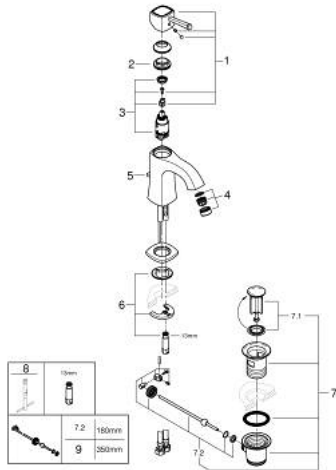

24 369 000 **GRANDERA SINGLE-LEVER BASIN MIXER 1/2"**  
**M-SIZE**

**PRODUCT DESCRIPTION**

- Colour: chrome
- GROHE SilkMove 28 mm ceramic cartridge
- temperature limiter
- GROHE LongLife finish
- GROHE EcoJoy - less water, perfect flow
- maximum flow rate (at 3 bar): 5 l/min
- GROHE FastFixation installation system
- GROHE AquaGuide adjustable mousseur
- pop-up waste set 1 1/4"
- flexible connection hoses

24 369 000 **GRANDERA SINGLE-LEVER BASIN MIXER 1/2"**  
**M-SIZE**

**SPARE PARTS**, October 2021 – now

- 1: lever (Spare part-nr. 42645000)
  - 2: Fitting ring (Spare part-nr. 46715000)
  - 3: Cartridge (Spare part-nr. 46580000)
  - 4: Flow straightener (Spare part-nr. 46837000)
  - 5: Pop-up rod (Spare part-nr. 46787000)
  - 6: Shank mounting kit (Spare part-nr. 46671000)
  - 7: Waste set 1 1/4" (Spare part-nr. 28910000)
  - 7.1: Plug (Spare part-nr. 07182000)
  - 7.2: Eccentric rod (Spare part-nr. 07052000)
  - 8: Mounting wrench (Spare part-nr. 19017000)\*
  - 9: Eccentric rod (Spare part-nr. 07341000)\*
- \* Optional accessories