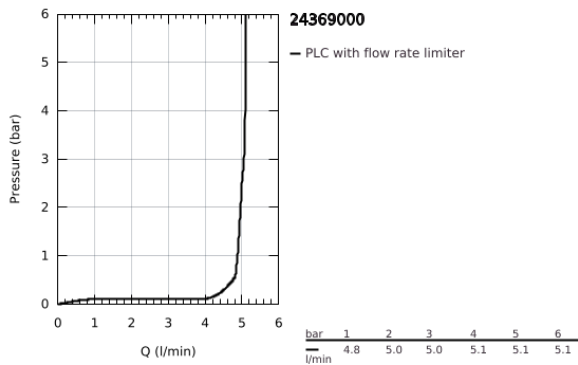

24 369 000 **GRANDERA SINGLE-LEVER BASIN MIXER 1/2"**  
**M-SIZE**

**PRODUCT DESCRIPTION**

- Colour: chrome
- GROHE SilkMove 28 mm ceramic cartridge
- temperature limiter
- GROHE LongLife finish
- GROHE EcoJoy - less water, perfect flow
- maximum flow rate (at 3 bar): 5 l/min
- GROHE FastFixation installation system
- GROHE AquaGuide adjustable mousseur
- pop-up waste set 1 1/4"
- flexible connection hoses

24 369 000 **GRANDERA SINGLE-LEVER BASIN MIXER 1/2"**  
**M-SIZE**

**SPARE PARTS**, October 2021 – now

- 1: lever (Spare part-nr. 42645000)
  - 2: Fitting ring (Spare part-nr. 46715000)
  - 3: Cartridge (Spare part-nr. 46580000)
  - 4: Flow straightener (Spare part-nr. 46837000)
  - 5: Pop-up rod (Spare part-nr. 46787000)
  - 6: Shank mounting kit (Spare part-nr. 46671000)
  - 7: Waste set 1 1/4" (Spare part-nr. 28910000)
  - 7.1: Plug (Spare part-nr. 07182000)
  - 7.2: Eccentric rod (Spare part-nr. 07052000)
  - 8: Mounting wrench (Spare part-nr. 19017000)\*
  - 9: Eccentric rod (Spare part-nr. 07341000)\*
- \* Optional accessories