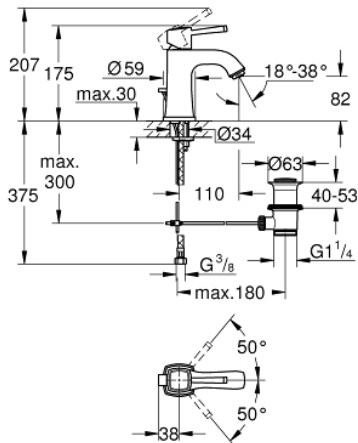

24 369 000 **GRANDERA SINGLE-LEVER BASIN MIXER 1/2"**  
**M-SIZE**

**PRODUCT DESCRIPTION**

- Colour: chrome
- GROHE SilkMove 28 mm ceramic cartridge
- temperature limiter
- GROHE LongLife finish
- GROHE EcoJoy - less water, perfect flow
- maximum flow rate (at 3 bar): 5 l/min
- GROHE FastFixation installation system
- GROHE AquaGuide adjustable mousseur
- pop-up waste set 1 1/4"
- flexible connection hoses

24 369 000 **GRANDERA SINGLE-LEVER BASIN MIXER 1/2"**  
**M-SIZE**

**SPARE PARTS**, October 2021 – now

- 1: lever (Spare part-nr. 42645000)
  - 2: Fitting ring (Spare part-nr. 46715000)
  - 3: Cartridge (Spare part-nr. 46580000)
  - 4: Flow straightener (Spare part-nr. 46837000)
  - 5: Pop-up rod (Spare part-nr. 46787000)
  - 6: Shank mounting kit (Spare part-nr. 46671000)
  - 7: Waste set 1 1/4" (Spare part-nr. 28910000)
  - 7.1: Plug (Spare part-nr. 07182000)
  - 7.2: Eccentric rod (Spare part-nr. 07052000)
  - 8: Mounting wrench (Spare part-nr. 19017000)\*
  - 9: Eccentric rod (Spare part-nr. 07341000)\*
- \* Optional accessories