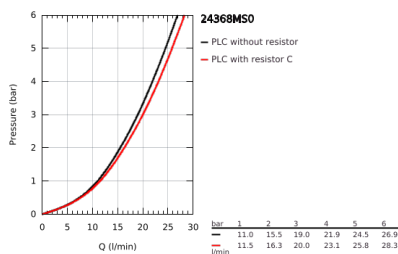

24 368 MS0 ATRIO SINGLE-LEVER BATH MIXER, FLOOR MOUNTED

PRODUCT DESCRIPTION

- Colour: satin steel
- for use with rough-in set 45 984
- GROHE SilkMove 35 mm ceramic cartridge
- with temperature limiter
- GROHE LongLife finish
- automatic diverter: bath/shower
- spout with mousseur
- projection 301 mm
- integrated non-return valve in shower outlet
- with shower holder
- hand shower Rainshower Aqua Stick (26 866)
- Silverflex shower hose 1250 mm
- protected against backflow
- without roughing-in set 45 984 (please order separately)