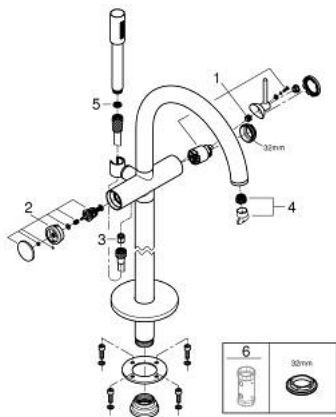

24 368 MS0 ATRIO SINGLE-LEVER BATH MIXER, FLOOR MOUNTED

PRODUCT DESCRIPTION

- Colour: satin steel
- for use with rough-in set 45 984
- GROHE SilkMove 35 mm ceramic cartridge
- with temperature limiter
- GROHE LongLife finish
- automatic diverter: bath/shower
- spout with mousseur
- projection 301 mm
- integrated non-return valve in shower outlet
- with shower holder
- hand shower Rainshower Aqua Stick (26 866)
- Silverflex shower hose 1250 mm
- protected against backflow
- without roughing-in set 45 984 (please order separately)

24 368 MS0 ATRIO SINGLE-LEVER BATH MIXER, FLOOR MOUNTED

SPARE PARTS, October 2022 – now

- 1: Cartridge (Spare part-nr. 46374000)
 - 2: Diverter (Spare part-nr. 48405MS0)
 - 3: Non-return valve (Spare part-nr. 08565000)
 - 4: Mousseur (Spare part-nr. 13926000)
 - 5: Dirt strainer (Spare part-nr. 0700200M)
 - 6: Socket Spanner (Spare part-nr. 19332000)*
- * Optional accessories