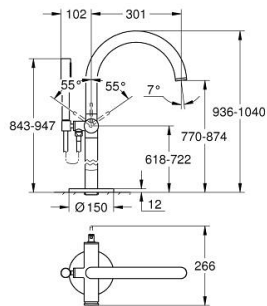

24 368 MS0 ATRIO SINGLE-LEVER BATH MIXER, FLOOR MOUNTED

PRODUCT DESCRIPTION

- Colour: satin steel
- for use with rough-in set 45 984
- GROHE SilkMove 35 mm ceramic cartridge
- with temperature limiter
- GROHE LongLife finish
- automatic diverter: bath/shower
- spout with mousseur
- projection 301 mm
- integrated non-return valve in shower outlet
- with shower holder
- hand shower Rainshower Aqua Stick (26 866)
- Silverflex shower hose 1250 mm
- protected against backflow
- without roughing-in set 45 984 (please order separately)

24 368 MS0 ATRIO SINGLE-LEVER BATH MIXER, FLOOR MOUNTED

SPARE PARTS, October 2022 – now

- 1: Cartridge (Spare part-nr. 46374000)
 - 2: Diverter (Spare part-nr. 48405MS0)
 - 3: Non-return valve (Spare part-nr. 08565000)
 - 4: Mousseur (Spare part-nr. 13926000)
 - 5: Dirt strainer (Spare part-nr. 0700200M)
 - 6: Socket Spanner (Spare part-nr. 19332000)*
- * Optional accessories