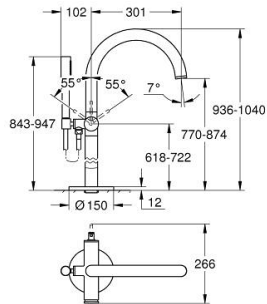

24 368 MG0 ATRIO SINGLE-LEVER BATH MIXER, FLOOR MOUNTED

PRODUCT DESCRIPTION

- Colour: satin graphite
- for use with rough-in set 45 984
- GROHE SilkMove 35 mm ceramic cartridge
- with temperature limiter
- GROHE LongLife finish
- automatic diverter: bath/shower
- spout with mousseur
- projection 301 mm
- integrated non-return valve in shower outlet
- with shower holder
- hand shower Rainshower Aqua Stick (26 866)
- Silverflex shower hose 1250 mm
- protected against backflow
- without roughing-in set 45 984 (please order separately)

24 368 MG0 ATRIO SINGLE-LEVER BATH MIXER, FLOOR MOUNTED

SPARE PARTS, October 2022 – now

- 1: Cartridge (Spare part-nr. 46374000)
 - 2: Diverter (Spare part-nr. 48405MG0)
 - 3: Non-return valve (Spare part-nr. 08565000)
 - 4: Mousseur (Spare part-nr. 13926000)
 - 5: Dirt strainer (Spare part-nr. 0700200M)
 - 6: Socket Spanner (Spare part-nr. 19332000)*
- * Optional accessories