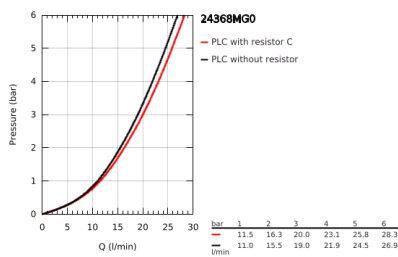

24 368 MG0 ATRIO SINGLE-LEVER BATH MIXER, FLOOR MOUNTED

PRODUCT DESCRIPTION

- Colour: satin graphite
- for use with rough-in set 45 984
- GROHE SilkMove 35 mm ceramic cartridge
- with temperature limiter
- GROHE LongLife finish
- automatic diverter: bath/shower
- spout with mousseur
- projection 301 mm
- integrated non-return valve in shower outlet
- with shower holder
- hand shower Rainshower Aqua Stick (26 866)
- Silverflex shower hose 1250 mm
- protected against backflow
- without roughing-in set 45 984 (please order separately)