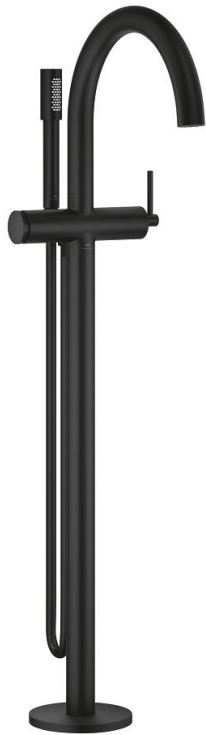

24 368 KF0 ATRIO SINGLE-LEVER BATH MIXER, FLOOR MOUNTED

PRODUCT DESCRIPTION

- Colour: phantom black
- for use with rough-in set 45 984
- GROHE SilkMove 35 mm ceramic cartridge
- with temperature limiter
- automatic diverter: bath/shower
- spout with mousseur
- projection 301 mm
- integrated non-return valve in shower outlet
- with shower holder
- hand shower Rainshower Aqua Stick (26 866)
- Silverflex shower hose 1250 mm
- protected against backflow
- without roughing-in set 45 984 (please order separately)

24 368 KF0 ATRIO SINGLE-LEVER BATH MIXER, FLOOR MOUNTED

SPARE PARTS, January 2024 – now

- 1: Cartridge (Spare part-nr. 46374000)
 - 2: Diverter (Spare part-nr. 48405KF0)
 - 3: Non-return valve (Spare part-nr. 08565000)
 - 4: Mousseur (Spare part-nr. 13926000)
 - 5: Dirt strainer (Spare part-nr. 0700200M)
 - 6: Socket Spanner (Spare part-nr. 19332000)*
- * Optional accessories