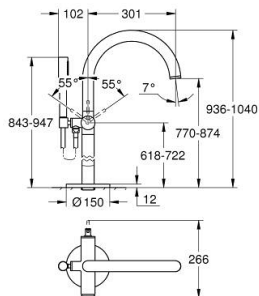

24 368 KF0 ATRIO SINGLE-LEVER BATH MIXER, FLOOR MOUNTED

PRODUCT DESCRIPTION

- Colour: phantom black
- for use with rough-in set 45 984
- GROHE SilkMove 35 mm ceramic cartridge
- with temperature limiter
- automatic diverter: bath/shower
- spout with mousseur
- projection 301 mm
- integrated non-return valve in shower outlet
- with shower holder
- hand shower Rainshower Aqua Stick (26 866)
- Silverflex shower hose 1250 mm
- protected against backflow
- without roughing-in set 45 984 (please order separately)

24 368 KF0 ATRIO SINGLE-LEVER BATH MIXER, FLOOR MOUNTED

SPARE PARTS, January 2024 – now

- 1: Cartridge (Spare part-nr. 46374000)
 - 2: Diverter (Spare part-nr. 48405KF0)
 - 3: Non-return valve (Spare part-nr. 08565000)
 - 4: Mousseur (Spare part-nr. 13926000)
 - 5: Dirt strainer (Spare part-nr. 0700200M)
 - 6: Socket Spanner (Spare part-nr. 19332000)*
- * Optional accessories