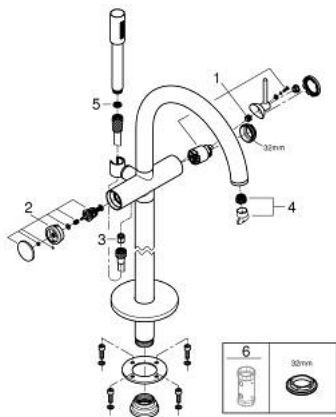

24 368 KF0 ATRIO SINGLE-LEVER BATH MIXER, FLOOR MOUNTED

PRODUCT DESCRIPTION

- Colour: phantom black
- for use with rough-in set 45 984
- GROHE SilkMove 35 mm ceramic cartridge
- with temperature limiter
- automatic diverter: bath/shower
- spout with mousseur
- projection 301 mm
- integrated non-return valve in shower outlet
- with shower holder
- hand shower Rainshower Aqua Stick (26 866)
- Silverflex shower hose 1250 mm
- protected against backflow
- without roughing-in set 45 984 (please order separately)

24 368 KF0 ATRIO SINGLE-LEVER BATH MIXER, FLOOR MOUNTED

SPARE PARTS, January 2024 – now

- 1: Cartridge (Spare part-nr. 46374000)
 - 2: Diverter (Spare part-nr. 48405KF0)
 - 3: Non-return valve (Spare part-nr. 08565000)
 - 4: Mousseur (Spare part-nr. 13926000)
 - 5: Dirt strainer (Spare part-nr. 0700200M)
 - 6: Socket Spanner (Spare part-nr. 19332000)*
- * Optional accessories