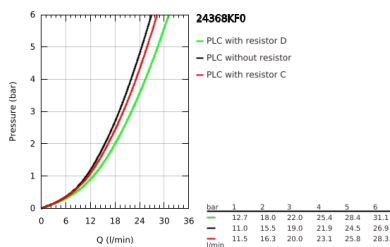

24 368 KF0 ATRIO SINGLE-LEVER BATH MIXER, FLOOR MOUNTED

PRODUCT DESCRIPTION

- Colour: phantom black
- for use with rough-in set 45 984
- GROHE SilkMove 35 mm ceramic cartridge
- with temperature limiter
- automatic diverter: bath/shower
- spout with mousseur
- projection 301 mm
- integrated non-return valve in shower outlet
- with shower holder
- hand shower Rainshower Aqua Stick (26 866)
- Silverflex shower hose 1250 mm
- protected against backflow
- without roughing-in set 45 984 (please order separately)