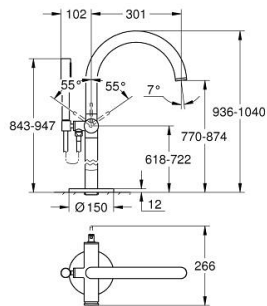

24 368 GN0 ATRIO SINGLE-LEVER BATH MIXER, FLOOR MOUNTED

PRODUCT DESCRIPTION

- Colour: brushed cool sunrise
- for use with rough-in set 45 984
- GROHE SilkMove 35 mm ceramic cartridge
- with temperature limiter
- GROHE LongLife finish
- automatic diverter: bath/shower
- spout with mousseur
- projection 301 mm
- integrated non-return valve in shower outlet
- with shower holder
- hand shower Rainshower Aqua Stick (26 866)
- Silverflex shower hose 1250 mm
- protected against backflow
- without roughing-in set 45 984 (please order separately)

24 368 GN0 ATRIO SINGLE-LEVER BATH MIXER, FLOOR MOUNTED

SPARE PARTS, November 2022 – now

- 1: Cartridge (Spare part-nr. 46374000)
 - 2: Diverter (Spare part-nr. 48405GN0)
 - 3: Non-return valve (Spare part-nr. 08565000)
 - 4: Mousseur (Spare part-nr. 13926000)
 - 5: Dirt strainer (Spare part-nr. 0700200M)
 - 6: Socket Spanner (Spare part-nr. 19332000)*
- * Optional accessories