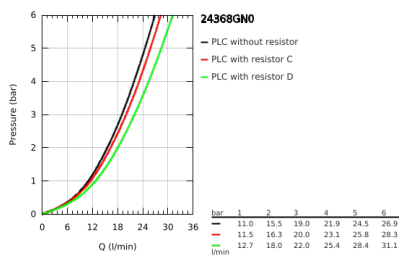

24 368 GN0 ATRIO SINGLE-LEVER BATH MIXER, FLOOR MOUNTED

PRODUCT DESCRIPTION

- Colour: brushed cool sunrise
- for use with rough-in set 45 984
- GROHE SilkMove 35 mm ceramic cartridge
- with temperature limiter
- GROHE LongLife finish
- automatic diverter: bath/shower
- spout with mousseur
- projection 301 mm
- integrated non-return valve in shower outlet
- with shower holder
- hand shower Rainshower Aqua Stick (26 866)
- Silverflex shower hose 1250 mm
- protected against backflow
- without roughing-in set 45 984 (please order separately)