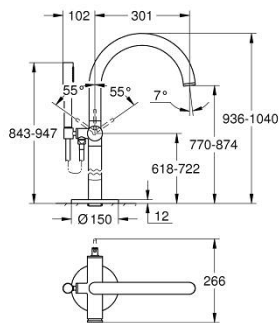

24 368 GL0 ATRIO SINGLE-LEVER BATH MIXER, FLOOR MOUNTED

PRODUCT DESCRIPTION

- Colour: cool sunrise
- for use with rough-in set 45 984
- GROHE SilkMove 35 mm ceramic cartridge
- with temperature limiter
- GROHE LongLife finish
- automatic diverter: bath/shower
- spout with mousseur
- projection 301 mm
- integrated non-return valve in shower outlet
- with shower holder
- hand shower Rainshower Aqua Stick (26 866)
- Silverflex shower hose 1250 mm
- protected against backflow
- without roughing-in set 45 984 (please order separately)

24 368 GL0 ATRIO SINGLE-LEVER BATH MIXER, FLOOR MOUNTED

SPARE PARTS, October 2021 – now

- 1: Cartridge (Spare part-nr. 46374000)
 - 2: Diverter (Spare part-nr. 48405GL0)
 - 3: Non-return valve (Spare part-nr. 08565000)
 - 4: Mousseur (Spare part-nr. 13926000)
 - 5: Dirt strainer (Spare part-nr. 0700200M)
 - 6: Socket Spanner (Spare part-nr. 19332000)*
- * Optional accessories