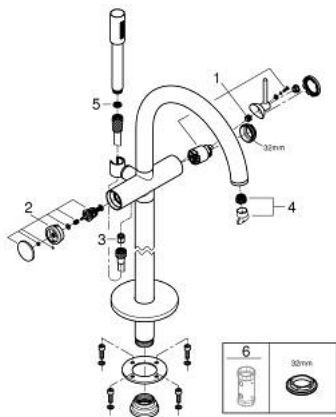

24 368 GL0 ATRIO SINGLE-LEVER BATH MIXER, FLOOR MOUNTED

PRODUCT DESCRIPTION

- Colour: cool sunrise
- for use with rough-in set 45 984
- GROHE SilkMove 35 mm ceramic cartridge
- with temperature limiter
- GROHE LongLife finish
- automatic diverter: bath/shower
- spout with mousseur
- projection 301 mm
- integrated non-return valve in shower outlet
- with shower holder
- hand shower Rainshower Aqua Stick (26 866)
- Silverflex shower hose 1250 mm
- protected against backflow
- without roughing-in set 45 984 (please order separately)

24 368 GL0 ATRIO SINGLE-LEVER BATH MIXER, FLOOR MOUNTED

SPARE PARTS, October 2021 – now

- 1: Cartridge (Spare part-nr. 46374000)
 - 2: Diverter (Spare part-nr. 48405GL0)
 - 3: Non-return valve (Spare part-nr. 08565000)
 - 4: Mousseur (Spare part-nr. 13926000)
 - 5: Dirt strainer (Spare part-nr. 0700200M)
 - 6: Socket Spanner (Spare part-nr. 19332000)*
- * Optional accessories