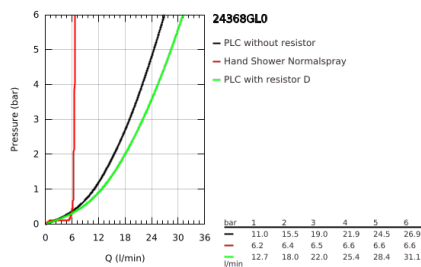

24 368 GL0 ATRIO SINGLE-LEVER BATH MIXER, FLOOR MOUNTED

PRODUCT DESCRIPTION

- Colour: cool sunrise
- for use with rough-in set 45 984
- GROHE SilkMove 35 mm ceramic cartridge
- with temperature limiter
- GROHE LongLife finish
- automatic diverter: bath/shower
- spout with mousseur
- projection 301 mm
- integrated non-return valve in shower outlet
- with shower holder
- hand shower Rainshower Aqua Stick (26 866)
- Silverflex shower hose 1250 mm
- protected against backflow
- without roughing-in set 45 984 (please order separately)

24 368 GL0 ATRIO SINGLE-LEVER BATH MIXER, FLOOR MOUNTED

SPARE PARTS, October 2021 – now

- 1: Cartridge (Spare part-nr. 46374000)
 - 2: Diverter (Spare part-nr. 48405GL0)
 - 3: Non-return valve (Spare part-nr. 08565000)
 - 4: Mousseur (Spare part-nr. 13926000)
 - 5: Dirt strainer (Spare part-nr. 0700200M)
 - 6: Socket Spanner (Spare part-nr. 19332000)*
- * Optional accessories