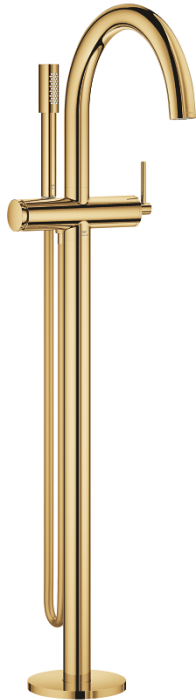

24 368 GL0 ATRIO SINGLE-LEVER BATH MIXER, FLOOR MOUNTED

PRODUCT DESCRIPTION

- Colour: cool sunrise
- for use with rough-in set 45 984
- GROHE SilkMove 35 mm ceramic cartridge
- with temperature limiter
- GROHE LongLife finish
- automatic diverter: bath/shower
- spout with mousseur
- projection 301 mm
- integrated non-return valve in shower outlet
- with shower holder
- hand shower Rainshower Aqua Stick (26 866)
- Silverflex shower hose 1250 mm
- protected against backflow
- without roughing-in set 45 984 (please order separately)

24 368 GL0 ATRIO SINGLE-LEVER BATH MIXER, FLOOR MOUNTED

SPARE PARTS, October 2021 – now

- 1: Cartridge (Spare part-nr. 46374000)
 - 2: Diverter (Spare part-nr. 48405GL0)
 - 3: Non-return valve (Spare part-nr. 08565000)
 - 4: Mousseur (Spare part-nr. 13926000)
 - 5: Dirt strainer (Spare part-nr. 0700200M)
 - 6: Socket Spanner (Spare part-nr. 19332000)*
- * Optional accessories