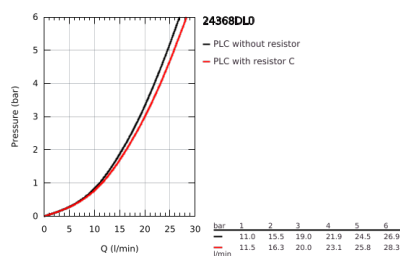

24 368 DL0 ATRIO SINGLE-LEVER BATH MIXER, FLOOR MOUNTED

PRODUCT DESCRIPTION

- Colour: brushed warm sunset
- for use with rough-in set 45 984
- GROHE SilkMove 35 mm ceramic cartridge
- with temperature limiter
- GROHE LongLife finish
- automatic diverter: bath/shower
- spout with mousseur
- projection 301 mm
- integrated non-return valve in shower outlet
- with shower holder
- hand shower Rainshower Aqua Stick (26 866)
- Silverflex shower hose 1250 mm
- protected against backflow
- without roughing-in set 45 984 (please order separately)