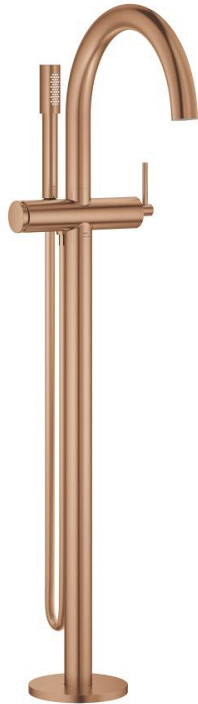

24 368 DL0 ATRIO SINGLE-LEVER BATH MIXER, FLOOR MOUNTED

PRODUCT DESCRIPTION

- Colour: brushed warm sunset
- for use with rough-in set 45 984
- GROHE SilkMove 35 mm ceramic cartridge
- with temperature limiter
- GROHE LongLife finish
- automatic diverter: bath/shower
- spout with mousseur
- projection 301 mm
- integrated non-return valve in shower outlet
- with shower holder
- hand shower Rainshower Aqua Stick (26 866)
- Silverflex shower hose 1250 mm
- protected against backflow
- without roughing-in set 45 984 (please order separately)

24 368 DL0 ATRIO SINGLE-LEVER BATH MIXER, FLOOR MOUNTED

SPARE PARTS, November 2022 – now

- 1: Cartridge (Spare part-nr. 46374000)
 - 2: Diverter (Spare part-nr. 48405DL0)
 - 3: Non-return valve (Spare part-nr. 08565000)
 - 4: Mousseur (Spare part-nr. 13926000)
 - 5: Dirt strainer (Spare part-nr. 0700200M)
 - 6: Socket Spanner (Spare part-nr. 19332000)*
- * Optional accessories