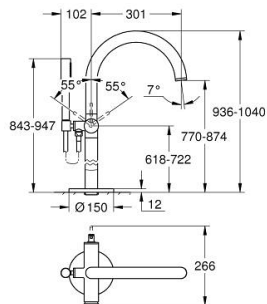

24 368 DL0 ATRIO SINGLE-LEVER BATH MIXER, FLOOR MOUNTED

PRODUCT DESCRIPTION

- Colour: brushed warm sunset
- for use with rough-in set 45 984
- GROHE SilkMove 35 mm ceramic cartridge
- with temperature limiter
- GROHE LongLife finish
- automatic diverter: bath/shower
- spout with mousseur
- projection 301 mm
- integrated non-return valve in shower outlet
- with shower holder
- hand shower Rainshower Aqua Stick (26 866)
- Silverflex shower hose 1250 mm
- protected against backflow
- without roughing-in set 45 984 (please order separately)

24 368 DL0 ATRIO SINGLE-LEVER BATH MIXER, FLOOR MOUNTED

SPARE PARTS, November 2022 – now

- 1: Cartridge (Spare part-nr. 46374000)
 - 2: Diverter (Spare part-nr. 48405DL0)
 - 3: Non-return valve (Spare part-nr. 08565000)
 - 4: Mousseur (Spare part-nr. 13926000)
 - 5: Dirt strainer (Spare part-nr. 0700200M)
 - 6: Socket Spanner (Spare part-nr. 19332000)*
- * Optional accessories