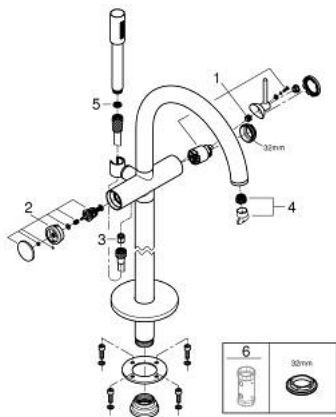

## 24 368 DC0 ATRIO SINGLE-LEVER BATH MIXER, FLOOR MOUNTED

### PRODUCT DESCRIPTION

- Colour: supersteel
- for use with rough-in set 45 984
- GROHE SilkMove 35 mm ceramic cartridge
- with temperature limiter
- GROHE LongLife finish
- automatic diverter: bath/shower
- spout with mousseur
- projection 301 mm
- integrated non-return valve in shower outlet
- with shower holder
- hand shower Rainshower Aqua Stick (26 866)
- Silverflex shower hose 1250 mm
- protected against backflow
- without roughing-in set 45 984 (please order separately)

### SPARE PARTS, October 2021 – now

- 1: Cartridge (Spare part-nr. 46374000)
  - 2: Diverter (Spare part-nr. 48405DC0)
  - 3: Non-return valve (Spare part-nr. 08565000)
  - 4: Mousseur (Spare part-nr. 13926000)
  - 5: Dirt strainer (Spare part-nr. 0700200M)
  - 6: Socket Spanner (Spare part-nr. 19332000)\*
- \* Optional accessories