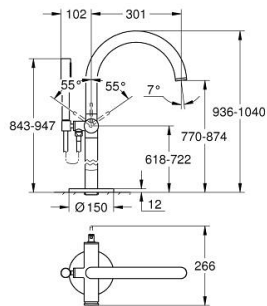

## 24 368 DC0 ATRIO SINGLE-LEVER BATH MIXER, FLOOR MOUNTED

### PRODUCT DESCRIPTION

- Colour: supersteel
- for use with rough-in set 45 984
- GROHE SilkMove 35 mm ceramic cartridge
- with temperature limiter
- GROHE LongLife finish
- automatic diverter: bath/shower
- spout with mousseur
- projection 301 mm
- integrated non-return valve in shower outlet
- with shower holder
- hand shower Rainshower Aqua Stick (26 866)
- Silverflex shower hose 1250 mm
- protected against backflow
- without roughing-in set 45 984 (please order separately)