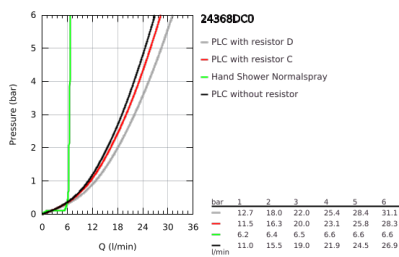

### PRODUCT DESCRIPTION

- Colour: supersteel
- for use with rough-in set 45 984
- GROHE SilkMove 35 mm ceramic cartridge
- with temperature limiter
- GROHE LongLife finish
- automatic diverter: bath/shower
- spout with mousseur
- projection 301 mm
- integrated non-return valve in shower outlet
- with shower holder
- hand shower Rainshower Aqua Stick (26 866)
- Silverflex shower hose 1250 mm
- protected against backflow
- without roughing-in set 45 984 (please order separately)