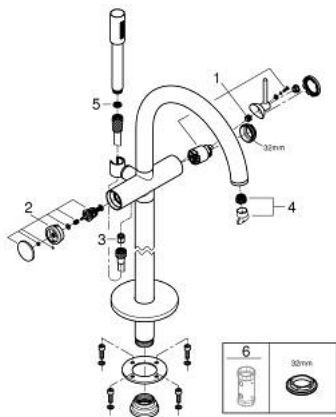

24 368 DA0 ATRIO SINGLE-LEVER BATH MIXER, FLOOR MOUNTED

PRODUCT DESCRIPTION

- Colour: warm sunset
- for use with rough-in set 45 984
- GROHE SilkMove 35 mm ceramic cartridge
- with temperature limiter
- GROHE LongLife finish
- automatic diverter: bath/shower
- spout with mousseur
- projection 301 mm
- integrated non-return valve in shower outlet
- with shower holder
- hand shower Rainshower Aqua Stick (26 866)
- Silverflex shower hose 1250 mm
- protected against backflow
- without roughing-in set 45 984 (please order separately)

24 368 DA0 ATRIO SINGLE-LEVER BATH MIXER, FLOOR MOUNTED

SPARE PARTS, October 2021 – now

- 1: Cartridge (Spare part-nr. 46374000)
 - 2: Diverter (Spare part-nr. 48405DA0)
 - 3: Non-return valve (Spare part-nr. 08565000)
 - 4: Mousseur (Spare part-nr. 13926000)
 - 5: Dirt strainer (Spare part-nr. 0700200M)
 - 6: Socket Spanner (Spare part-nr. 19332000)*
- * Optional accessories