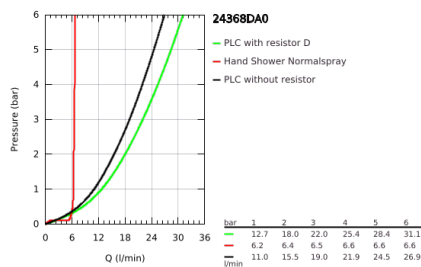

24 368 DA0 ATRIO SINGLE-LEVER BATH MIXER, FLOOR MOUNTED

PRODUCT DESCRIPTION

- Colour: warm sunset
- for use with rough-in set 45 984
- GROHE SilkMove 35 mm ceramic cartridge
- with temperature limiter
- GROHE LongLife finish
- automatic diverter: bath/shower
- spout with mousseur
- projection 301 mm
- integrated non-return valve in shower outlet
- with shower holder
- hand shower Rainshower Aqua Stick (26 866)
- Silverflex shower hose 1250 mm
- protected against backflow
- without roughing-in set 45 984 (please order separately)