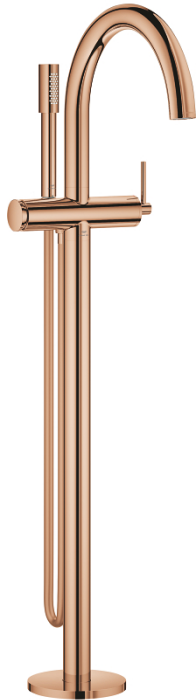

24 368 DA0 ATRIO SINGLE-LEVER BATH MIXER, FLOOR MOUNTED

PRODUCT DESCRIPTION

- Colour: warm sunset
- for use with rough-in set 45 984
- GROHE SilkMove 35 mm ceramic cartridge
- with temperature limiter
- GROHE LongLife finish
- automatic diverter: bath/shower
- spout with mousseur
- projection 301 mm
- integrated non-return valve in shower outlet
- with shower holder
- hand shower Rainshower Aqua Stick (26 866)
- Silverflex shower hose 1250 mm
- protected against backflow
- without roughing-in set 45 984 (please order separately)

24 368 DA0 ATRIO SINGLE-LEVER BATH MIXER, FLOOR MOUNTED

SPARE PARTS, October 2021 – now

- 1: Cartridge (Spare part-nr. 46374000)
 - 2: Diverter (Spare part-nr. 48405DA0)
 - 3: Non-return valve (Spare part-nr. 08565000)
 - 4: Mousseur (Spare part-nr. 13926000)
 - 5: Dirt strainer (Spare part-nr. 0700200M)
 - 6: Socket Spanner (Spare part-nr. 19332000)*
- * Optional accessories