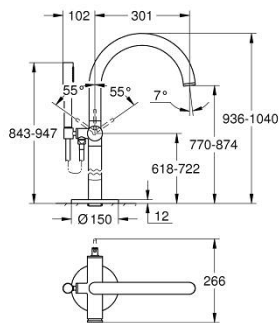

24 368 DA0 ATRIO SINGLE-LEVER BATH MIXER, FLOOR MOUNTED

PRODUCT DESCRIPTION

- Colour: warm sunset
- for use with rough-in set 45 984
- GROHE SilkMove 35 mm ceramic cartridge
- with temperature limiter
- GROHE LongLife finish
- automatic diverter: bath/shower
- spout with mousseur
- projection 301 mm
- integrated non-return valve in shower outlet
- with shower holder
- hand shower Rainshower Aqua Stick (26 866)
- Silverflex shower hose 1250 mm
- protected against backflow
- without roughing-in set 45 984 (please order separately)

24 368 DA0 ATRIO SINGLE-LEVER BATH MIXER, FLOOR MOUNTED

SPARE PARTS, October 2021 – now

- 1: Cartridge (Spare part-nr. 46374000)
 - 2: Diverter (Spare part-nr. 48405DA0)
 - 3: Non-return valve (Spare part-nr. 08565000)
 - 4: Mousseur (Spare part-nr. 13926000)
 - 5: Dirt strainer (Spare part-nr. 0700200M)
 - 6: Socket Spanner (Spare part-nr. 19332000)*
- * Optional accessories