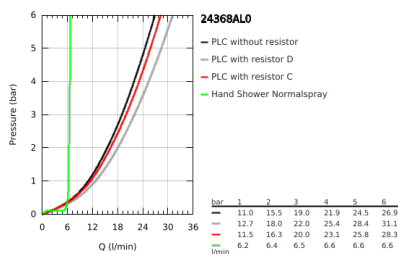

24 368 AL0 ATRIO SINGLE-LEVER BATH MIXER, FLOOR MOUNTED

PRODUCT DESCRIPTION

- Colour: brushed hard graphite
- for use with rough-in set 45 984
- GROHE SilkMove 35 mm ceramic cartridge
- with temperature limiter
- GROHE LongLife finish
- automatic diverter: bath/shower
- spout with mousseur
- projection 301 mm
- integrated non-return valve in shower outlet
- with shower holder
- hand shower Rainshower Aqua Stick (26 866)
- Silverflex shower hose 1250 mm
- protected against backflow
- without roughing-in set 45 984 (please order separately)