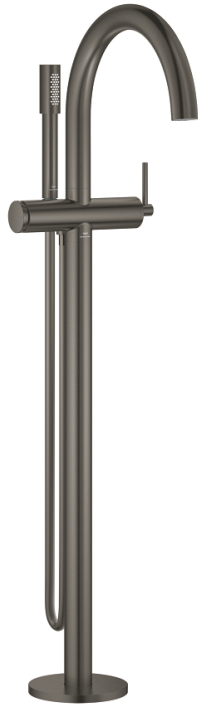

24 368 AL0 ATRIO SINGLE-LEVER BATH MIXER, FLOOR MOUNTED

PRODUCT DESCRIPTION

- Colour: brushed hard graphite
- for use with rough-in set 45 984
- GROHE SilkMove 35 mm ceramic cartridge
- with temperature limiter
- GROHE LongLife finish
- automatic diverter: bath/shower
- spout with mousseur
- projection 301 mm
- integrated non-return valve in shower outlet
- with shower holder
- hand shower Rainshower Aqua Stick (26 866)
- Silverflex shower hose 1250 mm
- protected against backflow
- without roughing-in set 45 984 (please order separately)

24 368 AL0 ATRIO SINGLE-LEVER BATH MIXER, FLOOR MOUNTED

SPARE PARTS, October 2021 – now

- 1: Cartridge (Spare part-nr. 46374000)
 - 2: Diverter (Spare part-nr. 48405AL0)
 - 3: Non-return valve (Spare part-nr. 08565000)
 - 4: Mousseur (Spare part-nr. 13926000)
 - 5: Dirt strainer (Spare part-nr. 0700200M)
 - 6: Socket Spanner (Spare part-nr. 19332000)*
- * Optional accessories