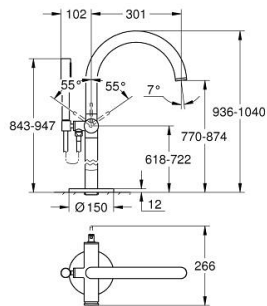

24 368 AL0 ATRIO SINGLE-LEVER BATH MIXER, FLOOR MOUNTED

PRODUCT DESCRIPTION

- Colour: brushed hard graphite
- for use with rough-in set 45 984
- GROHE SilkMove 35 mm ceramic cartridge
- with temperature limiter
- GROHE LongLife finish
- automatic diverter: bath/shower
- spout with mousseur
- projection 301 mm
- integrated non-return valve in shower outlet
- with shower holder
- hand shower Rainshower Aqua Stick (26 866)
- Silverflex shower hose 1250 mm
- protected against backflow
- without roughing-in set 45 984 (please order separately)

24 368 AL0 ATRIO SINGLE-LEVER BATH MIXER, FLOOR MOUNTED

SPARE PARTS, October 2021 – now

- 1: Cartridge (Spare part-nr. 46374000)
 - 2: Diverter (Spare part-nr. 48405AL0)
 - 3: Non-return valve (Spare part-nr. 08565000)
 - 4: Mousseur (Spare part-nr. 13926000)
 - 5: Dirt strainer (Spare part-nr. 0700200M)
 - 6: Socket Spanner (Spare part-nr. 19332000)*
- * Optional accessories