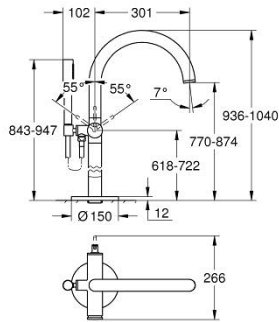

## 24 368 000 ATRIO SINGLE-LEVER BATH MIXER, FLOOR MOUNTED

### PRODUCT DESCRIPTION

- Colour: chrome
- for use with rough-in set 45 984
- GROHE SilkMove 35 mm ceramic cartridge
- with temperature limiter
- GROHE LongLife finish
- automatic diverter: bath/shower
- spout with mousseur
- projection 301 mm
- integrated non-return valve in shower outlet
- with shower holder
- hand shower Rainshower Aqua Stick (26 866)
- Silverflex shower hose 1250 mm
- protected against backflow
- without roughing-in set 45 984 (please order separately)

## 24 368 000 ATRIO SINGLE-LEVER BATH MIXER, FLOOR MOUNTED

**SPARE PARTS**, October 2021 – now

- 1: Cartridge (Spare part-nr. 46374000)
  - 2: Diverter (Spare part-nr. 48405000)
  - 3: Non-return valve (Spare part-nr. 08565000)
  - 4: Mousseur (Spare part-nr. 13926000)
  - 5: Dirt strainer (Spare part-nr. 0700200M)
  - 6: Socket Spanner (Spare part-nr. 19332000)\*
- \* Optional accessories