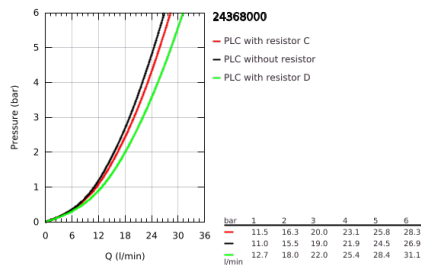

## 24 368 000 ATRIO SINGLE-LEVER BATH MIXER, FLOOR MOUNTED

### PRODUCT DESCRIPTION

- Colour: chrome
- for use with rough-in set 45 984
- GROHE SilkMove 35 mm ceramic cartridge
- with temperature limiter
- GROHE LongLife finish
- automatic diverter: bath/shower
- spout with mousseur
- projection 301 mm
- integrated non-return valve in shower outlet
- with shower holder
- hand shower Rainshower Aqua Stick (26 866)
- Silverflex shower hose 1250 mm
- protected against backflow
- without roughing-in set 45 984 (please order separately)