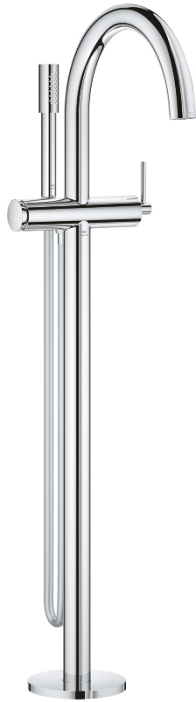

## 24 368 000 ATRIO SINGLE-LEVER BATH MIXER, FLOOR MOUNTED

### PRODUCT DESCRIPTION

- Colour: chrome
- for use with rough-in set 45 984
- GROHE SilkMove 35 mm ceramic cartridge
- with temperature limiter
- GROHE LongLife finish
- automatic diverter: bath/shower
- spout with mousseur
- projection 301 mm
- integrated non-return valve in shower outlet
- with shower holder
- hand shower Rainshower Aqua Stick (26 866)
- Silverflex shower hose 1250 mm
- protected against backflow
- without roughing-in set 45 984 (please order separately)

## 24 368 000 ATRIO SINGLE-LEVER BATH MIXER, FLOOR MOUNTED

**SPARE PARTS**, October 2021 – now

- 1: Cartridge (Spare part-nr. 46374000)
  - 2: Diverter (Spare part-nr. 48405000)
  - 3: Non-return valve (Spare part-nr. 08565000)
  - 4: Mousseur (Spare part-nr. 13926000)
  - 5: Dirt strainer (Spare part-nr. 0700200M)
  - 6: Socket Spanner (Spare part-nr. 19332000)\*
- \* Optional accessories