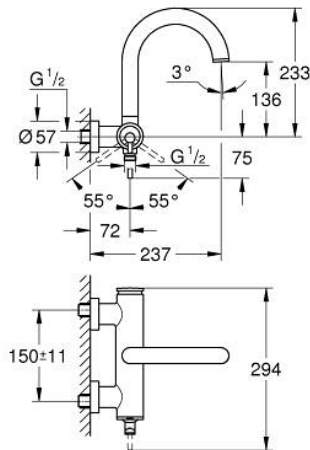

## 24 367 MS0 ATRIO SINGLE-LEVER BATH MIXER 1/2"

### PRODUCT DESCRIPTION

- Colour: satin steel
- wall mounted
- GROHE SilkMove 35 mm ceramic cartridge
- GROHE LongLife finish
- adjustable flow rate limiter
- automatic diverter: bath/shower
- cast spout
- mousseur
- shower bottom outlet with integrated non return-valve
- covered S-unions
- protected against backflow

## 24 367 MS0 ATRIO SINGLE-LEVER BATH MIXER 1/2"

**SPARE PARTS**, October 2022 – now

- 1: Cartridge (Spare part-nr. 46374000)
  - 2: Diverter (Spare part-nr. 48405MS0)
  - 3: Non-return valve (Spare part-nr. 08565000)
  - 4: Mousseur (Spare part-nr. 13926000)
  - 5: Socket Spanner (Spare part-nr. 19332000)\*
- \* Optional accessories