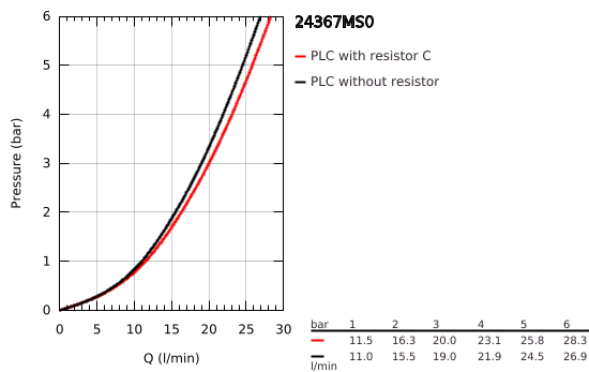

## 24 367 MS0 ATRIO SINGLE-LEVER BATH MIXER 1/2"

### PRODUCT DESCRIPTION

- Colour: satin steel
- wall mounted
- GROHE SilkMove 35 mm ceramic cartridge
- GROHE LongLife finish
- adjustable flow rate limiter
- automatic diverter: bath/shower
- cast spout
- mousseur
- shower bottom outlet with integrated non return-valve
- covered S-unions
- protected against backflow