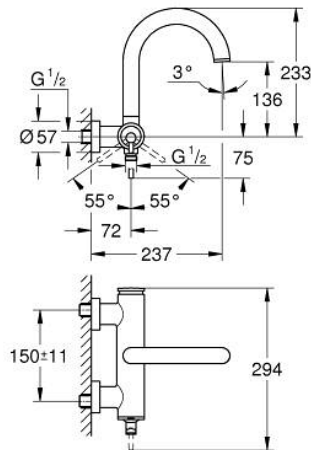

24 367 MG0 ATRIO SINGLE-LEVER BATH MIXER 1/2"

PRODUCT DESCRIPTION

- Colour: satin graphite
- wall mounted
- GROHE SilkMove 35 mm ceramic cartridge
- GROHE LongLife finish
- adjustable flow rate limiter
- automatic diverter: bath/shower
- cast spout
- mousseur
- shower bottom outlet with integrated non return-valve
- covered S-unions
- protected against backflow

24 367 MG0 ATRIO SINGLE-LEVER BATH MIXER 1/2"

SPARE PARTS, October 2022 – now

1: Cartridge (Spare part-nr. 46374000)

2: Diverter (Spare part-nr. 48405MG0)

3: Non-return valve (Spare part-nr. 08565000)

4: Mousseur (Spare part-nr. 13926000)

5: Socket Spanner (Spare part-nr. 19332000)*

* Optional accessories