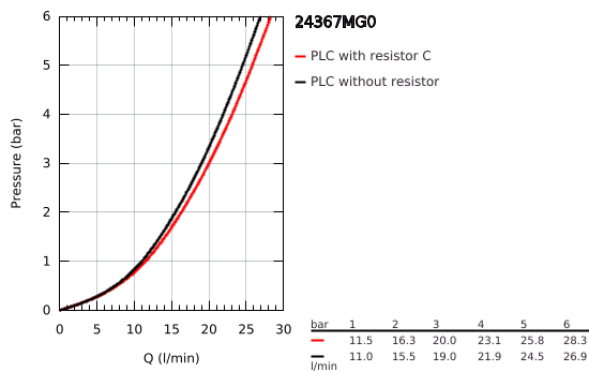

24 367 MG0 ATRIO SINGLE-LEVER BATH MIXER 1/2"

PRODUCT DESCRIPTION

- Colour: satin graphite
- wall mounted
- GROHE SilkMove 35 mm ceramic cartridge
- GROHE LongLife finish
- adjustable flow rate limiter
- automatic diverter: bath/shower
- cast spout
- mousseur
- shower bottom outlet with integrated non return-valve
- covered S-unions
- protected against backflow

24 367 MG0 ATRIO SINGLE-LEVER BATH MIXER 1/2"

SPARE PARTS, October 2022 – now

1: Cartridge (Spare part-nr. 46374000)

2: Diverter (Spare part-nr. 48405MG0)

3: Non-return valve (Spare part-nr. 08565000)

4: Mousseur (Spare part-nr. 13926000)