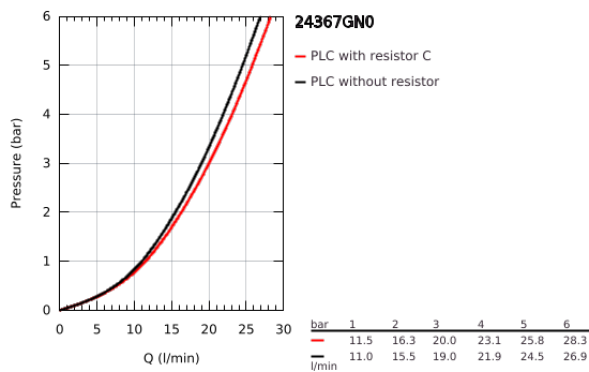

24 367 GN0 ATRIO SINGLE-LEVER BATH MIXER 1/2"

PRODUCT DESCRIPTION

- Colour: brushed cool sunrise
- wall mounted
- GROHE SilkMove 35 mm ceramic cartridge
- GROHE LongLife finish
- adjustable flow rate limiter
- automatic diverter: bath/shower
- cast spout
- mousseur
- shower bottom outlet with integrated non return-valve
- covered S-unions
- protected against backflow

24 367 GN0 ATRIO SINGLE-LEVER BATH MIXER 1/2"

SPARE PARTS, November 2022 – now

1: Cartridge (Spare part-nr. 46374000)

2: Diverter (Spare part-nr. 48405GN0)

3: Non-return valve (Spare part-nr. 08565000)

4: Mousseur (Spare part-nr. 13926000)