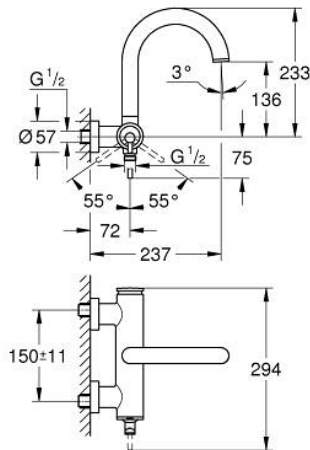

24 367 GN0 ATRIO SINGLE-LEVER BATH MIXER 1/2"

PRODUCT DESCRIPTION

- Colour: brushed cool sunrise
- wall mounted
- GROHE SilkMove 35 mm ceramic cartridge
- GROHE LongLife finish
- adjustable flow rate limiter
- automatic diverter: bath/shower
- cast spout
- mousseur
- shower bottom outlet with integrated non return-valve
- covered S-unions
- protected against backflow

24 367 GN0 ATRIO SINGLE-LEVER BATH MIXER 1/2"

SPARE PARTS, November 2022 – now

1: Cartridge (Spare part-nr. 46374000)

2: Diverter (Spare part-nr. 48405GN0)

3: Non-return valve (Spare part-nr. 08565000)

4: Mousseur (Spare part-nr. 13926000)

5: Socket Spanner (Spare part-nr. 19332000)*

* Optional accessories