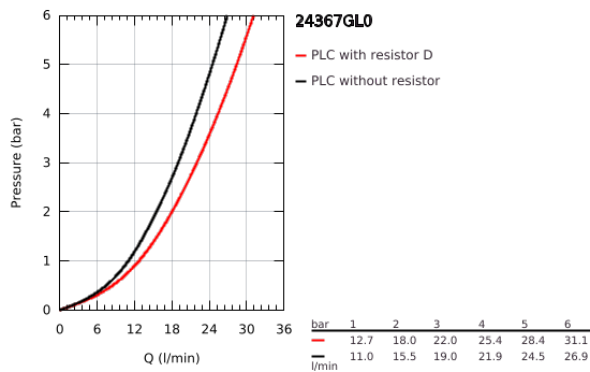

24 367 GL0 ATRIO SINGLE-LEVER BATH MIXER 1/2"

PRODUCT DESCRIPTION

- Colour: cool sunrise
- wall mounted
- GROHE SilkMove 35 mm ceramic cartridge
- GROHE LongLife finish
- adjustable flow rate limiter
- automatic diverter: bath/shower
- cast spout
- mousseur
- shower bottom outlet with integrated non return-valve
- covered S-unions
- protected against backflow

24 367 GL0 ATRIO SINGLE-LEVER BATH MIXER 1/2"

SPARE PARTS, October 2021 – now

- 1: Cartridge (Spare part-nr. 46374000)
 - 2: Diverter (Spare part-nr. 48405GL0)
 - 3: Non-return valve (Spare part-nr. 08565000)
 - 4: Mousseur (Spare part-nr. 13926000)
 - 5: Socket Spanner (Spare part-nr. 19332000)*
- * Optional accessories