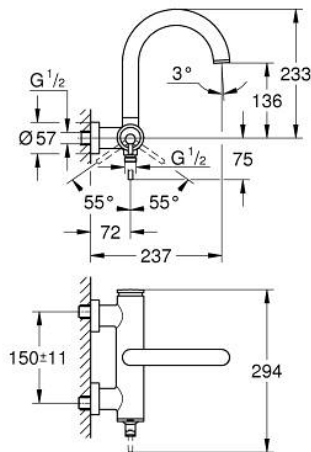

24 367 GL0 ATRIO SINGLE-LEVER BATH MIXER 1/2"

PRODUCT DESCRIPTION

- Colour: cool sunrise
- wall mounted
- GROHE SilkMove 35 mm ceramic cartridge
- GROHE LongLife finish
- adjustable flow rate limiter
- automatic diverter: bath/shower
- cast spout
- mousseur
- shower bottom outlet with integrated non return-valve
- covered S-unions
- protected against backflow

24 367 GL0 ATRIO SINGLE-LEVER BATH MIXER 1/2"

SPARE PARTS, October 2021 – now

- 1: Cartridge (Spare part-nr. 46374000)
 - 2: Diverter (Spare part-nr. 48405GL0)
 - 3: Non-return valve (Spare part-nr. 08565000)
 - 4: Mousseur (Spare part-nr. 13926000)
 - 5: Socket Spanner (Spare part-nr. 19332000)*
- * Optional accessories