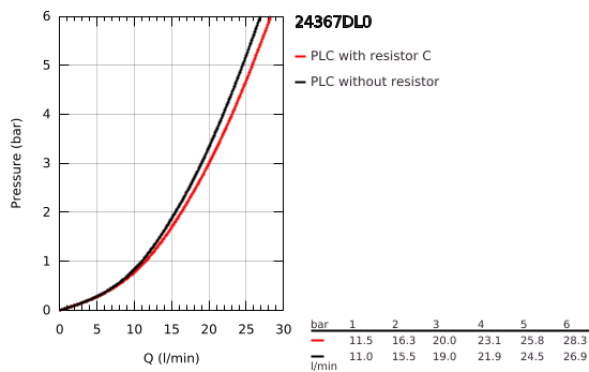

## 24 367 DL0 ATRIO SINGLE-LEVER BATH MIXER 1/2"

### PRODUCT DESCRIPTION

- Colour: brushed warm sunset
- wall mounted
- GROHE SilkMove 35 mm ceramic cartridge
- GROHE LongLife finish
- adjustable flow rate limiter
- automatic diverter: bath/shower
- cast spout
- mousseur
- shower bottom outlet with integrated non return-valve
- covered S-unions
- protected against backflow