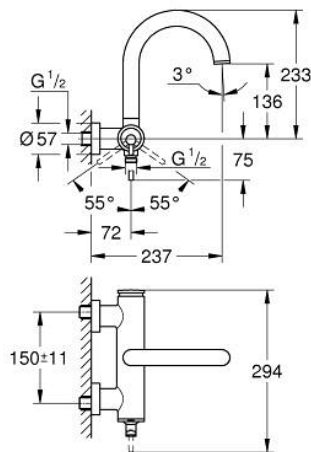

## 24 367 DL0 ATRIO SINGLE-LEVER BATH MIXER 1/2"

### PRODUCT DESCRIPTION

- Colour: brushed warm sunset
- wall mounted
- GROHE SilkMove 35 mm ceramic cartridge
- GROHE LongLife finish
- adjustable flow rate limiter
- automatic diverter: bath/shower
- cast spout
- mousseur
- shower bottom outlet with integrated non return-valve
- covered S-unions
- protected against backflow

## 24 367 DL0 ATRIO SINGLE-LEVER BATH MIXER 1/2"

**SPARE PARTS**, November 2022 – now

1: Cartridge (Spare part-nr. 46374000)

2: Diverter (Spare part-nr. 48405DL0)

3: Non-return valve (Spare part-nr. 08565000)