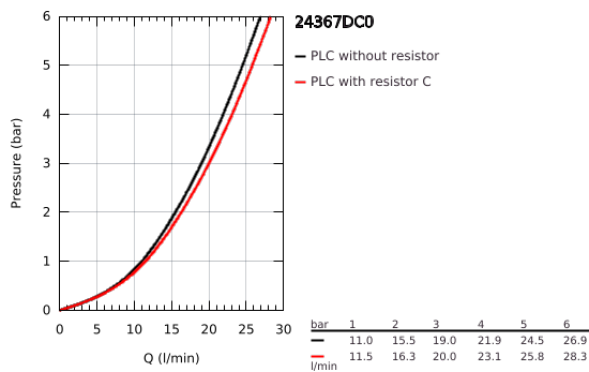

24 367 DC0 ATRIO SINGLE-LEVER BATH MIXER 1/2"

PRODUCT DESCRIPTION

- Colour: supersteel
- wall mounted
- GROHE SilkMove 35 mm ceramic cartridge
- GROHE LongLife finish
- adjustable flow rate limiter
- automatic diverter: bath/shower
- cast spout
- mousseur
- shower bottom outlet with integrated non return-valve
- covered S-unions
- protected against backflow

24 367 DC0 ATRIO SINGLE-LEVER BATH MIXER 1/2"

SPARE PARTS, October 2021 – now

1: Cartridge (Spare part-nr. 46374000)

2: Diverter (Spare part-nr. 48405DC0)

3: Non-return valve (Spare part-nr. 08565000)

4: Mousseur (Spare part-nr. 13926000)