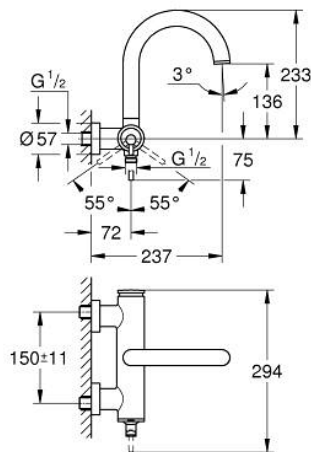

24 367 DC0 ATRIO SINGLE-LEVER BATH MIXER 1/2"

PRODUCT DESCRIPTION

- Colour: supersteel
- wall mounted
- GROHE SilkMove 35 mm ceramic cartridge
- GROHE LongLife finish
- adjustable flow rate limiter
- automatic diverter: bath/shower
- cast spout
- mousseur
- shower bottom outlet with integrated non return-valve
- covered S-unions
- protected against backflow

24 367 DC0 ATRIO SINGLE-LEVER BATH MIXER 1/2"

SPARE PARTS, October 2021 – now

1: Cartridge (Spare part-nr. 46374000)

2: Diverter (Spare part-nr. 48405DC0)

3: Non-return valve (Spare part-nr. 08565000)

4: Mousseur (Spare part-nr. 13926000)

5: Socket Spanner (Spare part-nr. 19332000)*

* Optional accessories