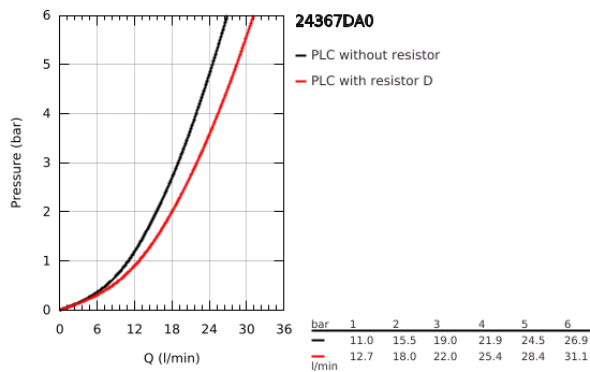

## 24 367 DA0 ATRIO SINGLE-LEVER BATH MIXER 1/2"

### PRODUCT DESCRIPTION

- Colour: warm sunset
- wall mounted
- GROHE SilkMove 35 mm ceramic cartridge
- GROHE LongLife finish
- adjustable flow rate limiter
- automatic diverter: bath/shower
- cast spout
- mousseur
- shower bottom outlet with integrated non return-valve
- covered S-unions
- protected against backflow