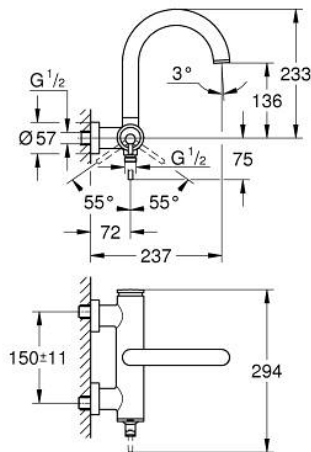

## 24 367 DA0 ATRIO SINGLE-LEVER BATH MIXER 1/2"

### PRODUCT DESCRIPTION

- Colour: warm sunset
- wall mounted
- GROHE SilkMove 35 mm ceramic cartridge
- GROHE LongLife finish
- adjustable flow rate limiter
- automatic diverter: bath/shower
- cast spout
- mousseur
- shower bottom outlet with integrated non return-valve
- covered S-unions
- protected against backflow

## 24 367 DA0 ATRIO SINGLE-LEVER BATH MIXER 1/2"

**SPARE PARTS**, October 2021 – now

1: Cartridge (Spare part-nr. 46374000)

2: Diverter (Spare part-nr. 48405DA0)

3: Non-return valve (Spare part-nr. 08565000)