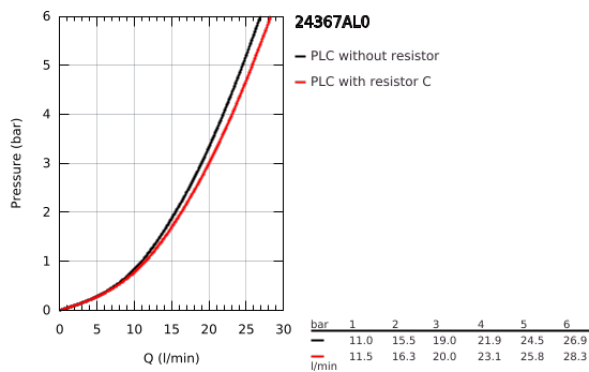

24 367 AL0 ATRIO SINGLE-LEVER BATH MIXER 1/2"

PRODUCT DESCRIPTION

- Colour: brushed hard graphite
- wall mounted
- GROHE SilkMove 35 mm ceramic cartridge
- GROHE LongLife finish
- adjustable flow rate limiter
- automatic diverter: bath/shower
- cast spout
- mousseur
- shower bottom outlet with integrated non return-valve
- covered S-unions
- protected against backflow

24 367 AL0 ATRIO SINGLE-LEVER BATH MIXER 1/2"

SPARE PARTS, October 2021 – now

- 1: Cartridge (Spare part-nr. 46374000)
 - 2: Diverter (Spare part-nr. 48405AL0)
 - 3: Non-return valve (Spare part-nr. 08565000)
 - 4: Mousseur (Spare part-nr. 13926000)
 - 5: Socket Spanner (Spare part-nr. 19332000)*
- * Optional accessories