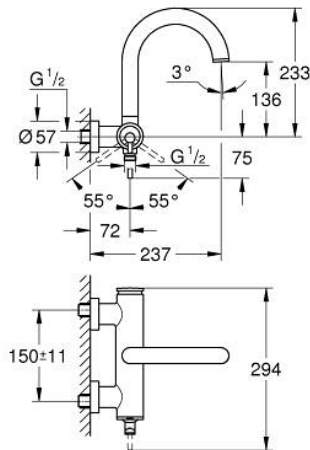

24 367 AL0 ATRIO SINGLE-LEVER BATH MIXER 1/2"

PRODUCT DESCRIPTION

- Colour: brushed hard graphite
- wall mounted
- GROHE SilkMove 35 mm ceramic cartridge
- GROHE LongLife finish
- adjustable flow rate limiter
- automatic diverter: bath/shower
- cast spout
- mousseur
- shower bottom outlet with integrated non return-valve
- covered S-unions
- protected against backflow

24 367 AL0 ATRIO SINGLE-LEVER BATH MIXER 1/2"

SPARE PARTS, October 2021 – now

- 1: Cartridge (Spare part-nr. 46374000)
 - 2: Diverter (Spare part-nr. 48405AL0)
 - 3: Non-return valve (Spare part-nr. 08565000)
 - 4: Mousseur (Spare part-nr. 13926000)
 - 5: Socket Spanner (Spare part-nr. 19332000)*
- * Optional accessories