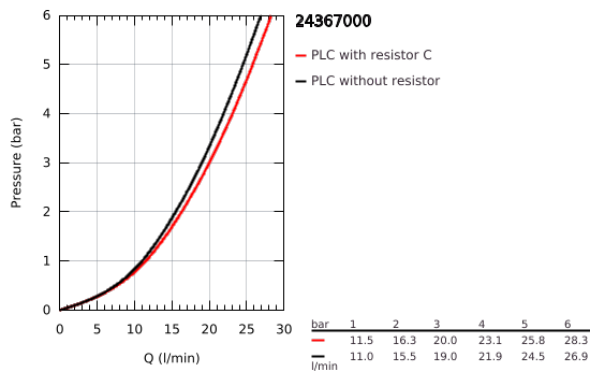

24 367 000 ATRIO SINGLE-LEVER BATH MIXER 1/2"

PRODUCT DESCRIPTION

- Colour: chrome
- wall mounted
- GROHE SilkMove 35 mm ceramic cartridge
- GROHE LongLife finish
- adjustable flow rate limiter
- automatic diverter: bath/shower
- cast spout
- mousseur
- shower bottom outlet with integrated non return-valve
- covered S-unions
- protected against backflow