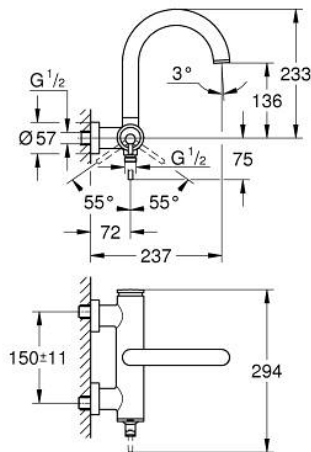

24 367 000 ATRIO SINGLE-LEVER BATH MIXER 1/2"

PRODUCT DESCRIPTION

- Colour: chrome
- wall mounted
- GROHE SilkMove 35 mm ceramic cartridge
- GROHE LongLife finish
- adjustable flow rate limiter
- automatic diverter: bath/shower
- cast spout
- mousseur
- shower bottom outlet with integrated non return-valve
- covered S-unions
- protected against backflow

24 367 000 ATRIO SINGLE-LEVER BATH MIXER 1/2"

SPARE PARTS, October 2021 – now

1: Cartridge (Spare part-nr. 46374000)

2: Diverter (Spare part-nr. 48405000)

3: Non-return valve (Spare part-nr. 08565000)

4: Mousseur (Spare part-nr. 13926000)

5: Socket Spanner (Spare part-nr. 19332000)*

* Optional accessories