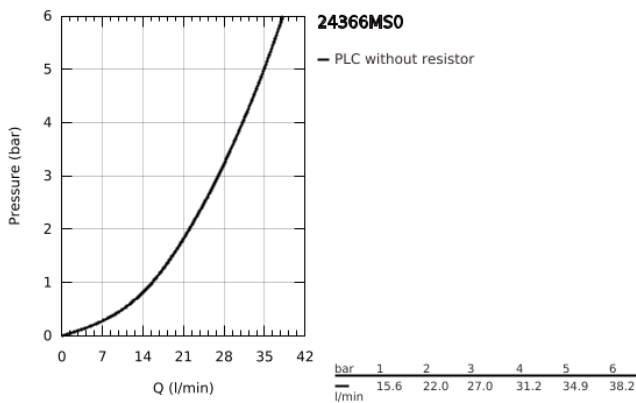

24 366 MS0 ATRIO SINGLE-LEVER SHOWER MIXER 1/2"

PRODUCT DESCRIPTION

- Colour: satin steel
- wall mounted
- GROHE SilkMove 35 mm ceramic cartridge
- GROHE LongLife finish
- adjustable flow rate limiter
- shower bottom outlet with integrated non return-valve
- covered S-unions
- protected against backflow

24 366 MS0 ATRIO SINGLE-LEVER SHOWER MIXER 1/2"

SPARE PARTS, October 2022 – now

1: Cartridge (Spare part-nr. 46374000)

2: Non-return valve (Spare part-nr. 08565000)

3: Socket Spanner (Spare part-nr. 19332000)*