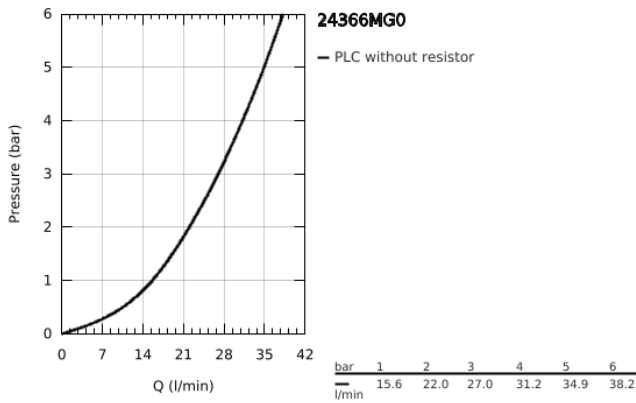

24 366 MG0 ATRIO SINGLE-LEVER SHOWER MIXER 1/2"

PRODUCT DESCRIPTION

- Colour: satin graphite
- wall mounted
- GROHE SilkMove 35 mm ceramic cartridge
- GROHE LongLife finish
- adjustable flow rate limiter
- shower bottom outlet with integrated non return-valve
- covered S-unions
- protected against backflow

24 366 MG0 ATRIO SINGLE-LEVER SHOWER MIXER 1/2"

SPARE PARTS, October 2022 – now

1: Cartridge (Spare part-nr. 46374000)

2: Non-return valve (Spare part-nr. 08565000)

3: Socket Spanner (Spare part-nr. 19332000)*