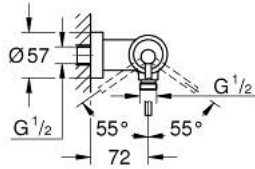

24 366 MG0 ATRIO SINGLE-LEVER SHOWER MIXER 1/2"

PRODUCT DESCRIPTION

- Colour: satin graphite
- wall mounted
- GROHE SilkMove 35 mm ceramic cartridge
- GROHE LongLife finish
- adjustable flow rate limiter
- shower bottom outlet with integrated non return-valve
- covered S-unions
- protected against backflow

24 366 MG0 ATRIO SINGLE-LEVER SHOWER MIXER 1/2"

SPARE PARTS, October 2022 – now

1: Cartridge (Spare part-nr. 46374000)

2: Non-return valve (Spare part-nr. 08565000)

3: Socket Spanner (Spare part-nr. 19332000)*