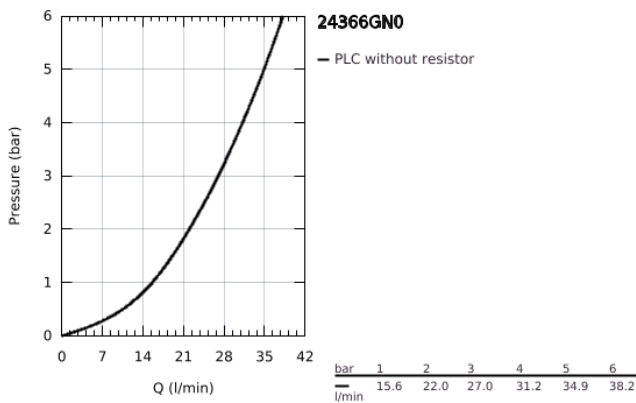

24 366 GN0 ATRIO SINGLE-LEVER SHOWER MIXER 1/2"

PRODUCT DESCRIPTION

- Colour: brushed cool sunrise
- wall mounted
- GROHE SilkMove 35 mm ceramic cartridge
- GROHE LongLife finish
- adjustable flow rate limiter
- shower bottom outlet with integrated non return-valve

- covered S-unions
- protected against backflow

24 366 GN0 ATRIO SINGLE-LEVER SHOWER MIXER 1/2"

SPARE PARTS, November 2022 – now

1: Cartridge (Spare part-nr. 46374000)

2: Non-return valve (Spare part-nr. 08565000)