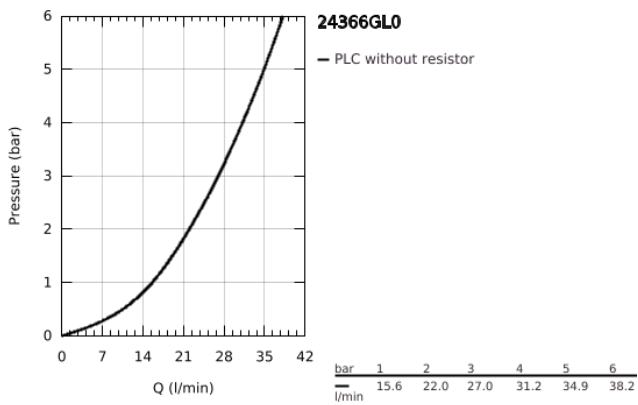

- covered S-unions
- protected against backflow