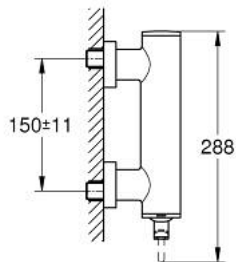

24 366 DL0 ATRIO SINGLE-LEVER SHOWER MIXER 1/2"

PRODUCT DESCRIPTION

- Colour: brushed warm sunset
- wall mounted
- GROHE SilkMove 35 mm ceramic cartridge
- GROHE LongLife finish
- adjustable flow rate limiter
- shower bottom outlet with integrated non return-valve

- covered S-unions
- protected against backflow

24 366 DL0 ATRIO SINGLE-LEVER SHOWER MIXER 1/2"

SPARE PARTS, November 2022 – now

1: Cartridge (Spare part-nr. 46374000)

2: Non-return valve (Spare part-nr. 08565000)