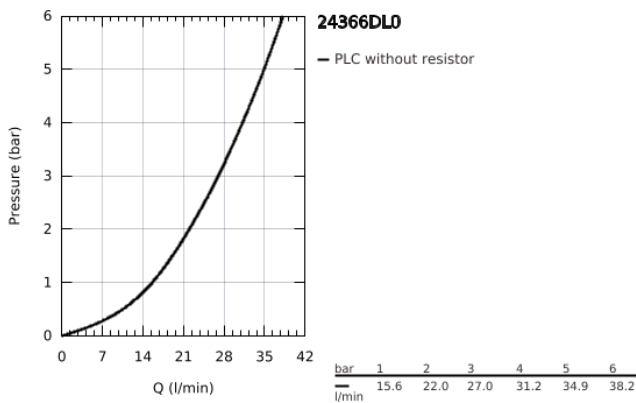

24 366 DL0 ATRIO SINGLE-LEVER SHOWER MIXER 1/2"

PRODUCT DESCRIPTION

- Colour: brushed warm sunset
- wall mounted
- GROHE SilkMove 35 mm ceramic cartridge
- GROHE LongLife finish
- adjustable flow rate limiter
- shower bottom outlet with integrated non return-valve

- covered S-unions
- protected against backflow

24 366 DL0 ATRIO SINGLE-LEVER SHOWER MIXER 1/2"

SPARE PARTS, November 2022 – now

1: Cartridge (Spare part-nr. 46374000)

2: Non-return valve (Spare part-nr. 08565000)