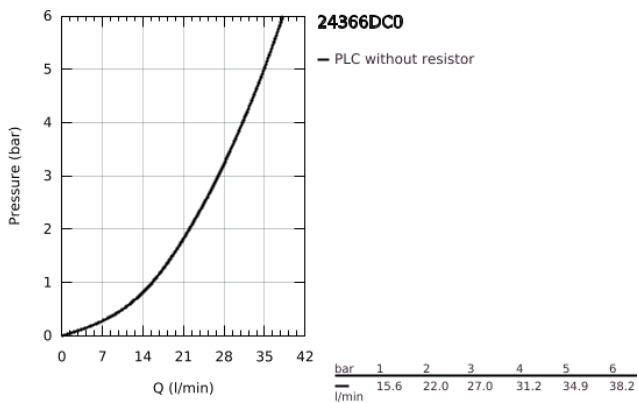

24 366 DC0 ATRIO SINGLE-LEVER SHOWER MIXER 1/2"

PRODUCT DESCRIPTION

- Colour: supersteel
- wall mounted
- GROHE SilkMove 35 mm ceramic cartridge
- GROHE LongLife finish
- adjustable flow rate limiter
- shower bottom outlet with integrated non return-valve
- covered S-unions
- protected against backflow

24 366 DC0 ATRIO SINGLE-LEVER SHOWER MIXER 1/2"

SPARE PARTS, October 2021 – now

1: Cartridge (Spare part-nr. 46374000)

2: Non-return valve (Spare part-nr. 08565000)

3: Socket Spanner (Spare part-nr. 19332000)*