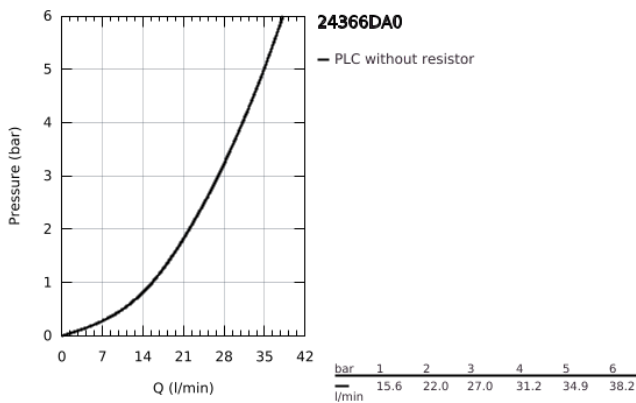

24 366 DA0 ATRIO SINGLE-LEVER SHOWER MIXER 1/2"

PRODUCT DESCRIPTION

- Colour: warm sunset
- wall mounted
- GROHE SilkMove 35 mm ceramic cartridge
- GROHE LongLife finish
- adjustable flow rate limiter
- shower bottom outlet with integrated non return-valve
- covered S-unions
- protected against backflow

24 366 DA0 ATRIO SINGLE-LEVER SHOWER MIXER 1/2"

SPARE PARTS, October 2021 – now

1: Cartridge (Spare part-nr. 46374000)

2: Non-return valve (Spare part-nr. 08565000)

3: Socket Spanner (Spare part-nr. 19332000)*