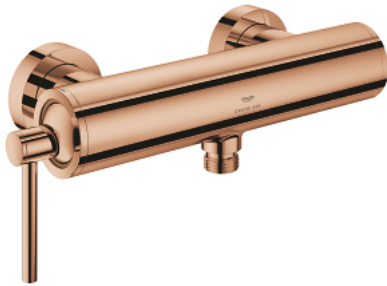

24 366 DA0 ATRIO SINGLE-LEVER SHOWER MIXER 1/2"

PRODUCT DESCRIPTION

- Colour: warm sunset
- wall mounted
- GROHE SilkMove 35 mm ceramic cartridge
- GROHE LongLife finish
- adjustable flow rate limiter
- shower bottom outlet with integrated non return-valve
- covered S-unions
- protected against backflow

24 366 DA0 ATRIO SINGLE-LEVER SHOWER MIXER 1/2"

SPARE PARTS, October 2021 – now

1: Cartridge (Spare part-nr. 46374000)

2: Non-return valve (Spare part-nr. 08565000)

3: Socket Spanner (Spare part-nr. 19332000)*