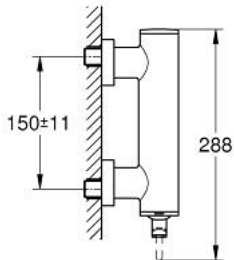

24 366 AL0 ATRIO SINGLE-LEVER SHOWER MIXER 1/2"

PRODUCT DESCRIPTION

- Colour: brushed hard graphite
- wall mounted
- GROHE SilkMove 35 mm ceramic cartridge
- GROHE LongLife finish
- adjustable flow rate limiter
- shower bottom outlet with integrated non return-valve
- covered S-unions
- protected against backflow

24 366 AL0 ATRIO SINGLE-LEVER SHOWER MIXER 1/2"

SPARE PARTS, October 2021 – now

1: Cartridge (Spare part-nr. 46374000)

2: Non-return valve (Spare part-nr. 08565000)

3: Socket Spanner (Spare part-nr. 19332000)*