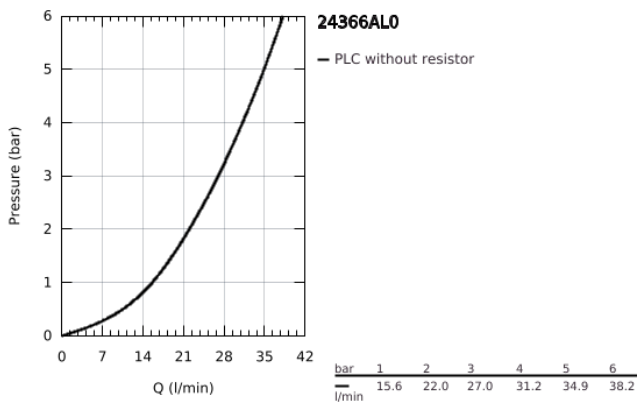

24 366 AL0 ATRIO SINGLE-LEVER SHOWER MIXER 1/2"

PRODUCT DESCRIPTION

- Colour: brushed hard graphite
- wall mounted
- GROHE SilkMove 35 mm ceramic cartridge
- GROHE LongLife finish
- adjustable flow rate limiter
- shower bottom outlet with integrated non return-valve
- covered S-unions
- protected against backflow

24 366 AL0 ATRIO SINGLE-LEVER SHOWER MIXER 1/2"

SPARE PARTS, October 2021 – now

1: Cartridge (Spare part-nr. 46374000)

2: Non-return valve (Spare part-nr. 08565000)

3: Socket Spanner (Spare part-nr. 19332000)*