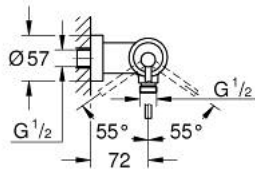

24 366 000 **ATRIO SINGLE-LEVER SHOWER MIXER 1/2"**

PRODUCT DESCRIPTION

- Colour: chrome
- wall mounted
- GROHE SilkMove 35 mm ceramic cartridge
- GROHE LongLife finish
- adjustable flow rate limiter
- shower bottom outlet with integrated non return-valve

- covered S-unions
- protected against backflow

24 366 000 ATRIO SINGLE-LEVER SHOWER MIXER 1/2"

SPARE PARTS, October 2021 – now

1: Cartridge (Spare part-nr. 46374000)

2: Non-return valve (Spare part-nr. 08565000)