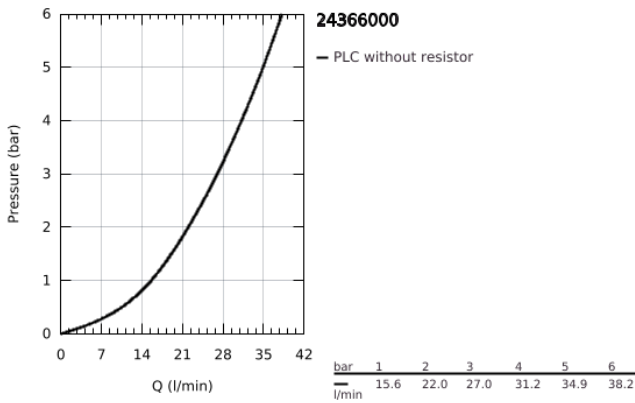

24 366 000 **ATRIO SINGLE-LEVER SHOWER MIXER 1/2"**

PRODUCT DESCRIPTION

- Colour: chrome
- wall mounted
- GROHE SilkMove 35 mm ceramic cartridge
- GROHE LongLife finish
- adjustable flow rate limiter
- shower bottom outlet with integrated non return-valve

- covered S-unions
- protected against backflow

24 366 000 ATRIO SINGLE-LEVER SHOWER MIXER 1/2"

SPARE PARTS, October 2021 – now

1: Cartridge (Spare part-nr. 46374000)

2: Non-return valve (Spare part-nr. 08565000)