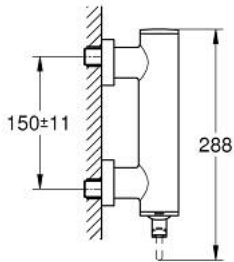

24 366 000 **ATRIO SINGLE-LEVER SHOWER MIXER 1/2"**

PRODUCT DESCRIPTION

- Colour: chrome
- wall mounted
- GROHE SilkMove 35 mm ceramic cartridge
- GROHE LongLife finish
- adjustable flow rate limiter
- shower bottom outlet with integrated non return-valve

- covered S-unions
- protected against backflow

24 366 000 ATRIO SINGLE-LEVER SHOWER MIXER 1/2"

SPARE PARTS, October 2021 – now

1: Cartridge (Spare part-nr. 46374000)

2: Non-return valve (Spare part-nr. 08565000)