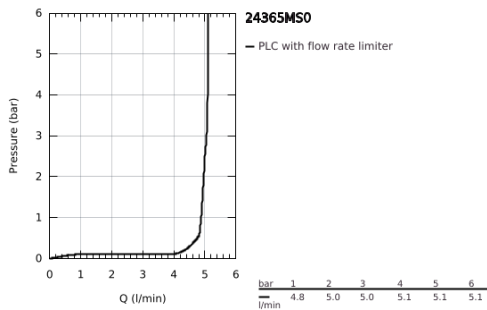

24 365 MS0 **ATRIO SINGLE-LEVER BASIN MIXER 1/2"**
XL-SIZE

PRODUCT DESCRIPTION

- Colour: satin steel
- for free-standing basins
- GROHE SilkMove 28 mm ceramic cartridge
- with temperature limiter
- GROHE LongLife finish
- GROHE EcoJoy - less water, perfect flow
- maximum flow rate (at 3 bar): 5 l/min
- swivel tubular C-spout with mousseur
- stop limiter
- adjustable swivel area 0° / 150° / 360°
- Push-open waste set 1 1/4"
- flexible connection hoses

24 365 MS0 **ATRIO SINGLE-LEVER BASIN MIXER 1/2"**
XL-SIZE

SPARE PARTS, October 2022 – now

- 1: Safety ring (Spare part-nr. 4826600M)
- 2: Flow straightener (Spare part-nr. 48408000)
- 3: Sealing washer (Spare part-nr. 0128500M)
- 4: Fitting ring (Spare part-nr. 07419000)
- 5: Cartridge (Spare part-nr. 46963000)
- 6: Shank fastening assembly (Spare part-nr. 48409000)
- 7: Waste set with push-open plug (Spare part-nr. 65807MS0)