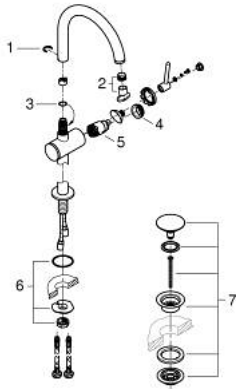

24 365 MS0 **ATRIO SINGLE-LEVER BASIN MIXER 1/2"**
XL-SIZE

PRODUCT DESCRIPTION

- Colour: satin steel
- for free-standing basins
- GROHE SilkMove 28 mm ceramic cartridge
- with temperature limiter
- GROHE LongLife finish
- GROHE EcoJoy - less water, perfect flow
- maximum flow rate (at 3 bar): 5 l/min
- swivel tubular C-spout with mousseur
- stop limiter
- adjustable swivel area 0° / 150° / 360°
- Push-open waste set 1 1/4"
- flexible connection hoses

24 365 MS0 **ATRIO SINGLE-LEVER BASIN MIXER 1/2"**
XL-SIZE

SPARE PARTS, October 2022 – now

- 1: Safety ring (Spare part-nr. 4826600M)
- 2: Flow straightener (Spare part-nr. 48408000)
- 3: Sealing washer (Spare part-nr. 0128500M)
- 4: Fitting ring (Spare part-nr. 07419000)
- 5: Cartridge (Spare part-nr. 46963000)
- 6: Shank fastening assembly (Spare part-nr. 48409000)
- 7: Waste set with push-open plug (Spare part-nr. 65807MS0)