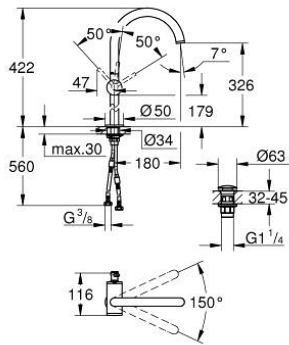

24 365 MS0 **ATRIO SINGLE-LEVER BASIN MIXER 1/2"**
XL-SIZE

PRODUCT DESCRIPTION

- Colour: satin steel
- for free-standing basins
- GROHE SilkMove 28 mm ceramic cartridge
- with temperature limiter
- GROHE LongLife finish
- GROHE EcoJoy - less water, perfect flow
- maximum flow rate (at 3 bar): 5 l/min
- swivel tubular C-spout with mousseur
- stop limiter
- adjustable swivel area 0° / 150° / 360°
- Push-open waste set 1 1/4"
- flexible connection hoses

24 365 MS0 **ATRIO SINGLE-LEVER BASIN MIXER 1/2"**
XL-SIZE

SPARE PARTS, October 2022 – now

- 1: Safety ring (Spare part-nr. 4826600M)
- 2: Flow straightener (Spare part-nr. 48408000)
- 3: Sealing washer (Spare part-nr. 0128500M)
- 4: Fitting ring (Spare part-nr. 07419000)
- 5: Cartridge (Spare part-nr. 46963000)
- 6: Shank fastening assembly (Spare part-nr. 48409000)
- 7: Waste set with push-open plug (Spare part-nr. 65807MS0)