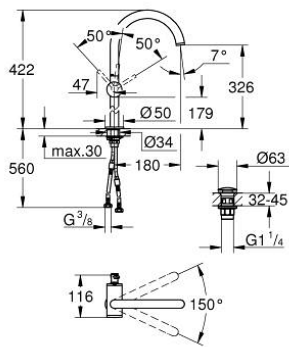

24 365 MG0 ATRIO SINGLE-LEVER BASIN MIXER 1/2" XL-SIZE

PRODUCT DESCRIPTION

- Colour: satin graphite
- for free-standing basins
- GROHE SilkMove 28 mm ceramic cartridge
- with temperature limiter
- GROHE LongLife finish
- GROHE EcoJoy - less water, perfect flow
- maximum flow rate (at 3 bar): 5 l/min
- swivel tubular C-spout with mousseur
- stop limiter
- adjustable swivel area 0° / 150° / 360°
- Push-open waste set 1 1/4"
- flexible connection hoses

24 365 MG0 ATRIO SINGLE-LEVER BASIN MIXER 1/2" XL-SIZE

SPARE PARTS, October 2022 – now

- 1: Safety ring (Spare part-nr. 4826600M)
- 2: Flow straightener (Spare part-nr. 48408000)
- 3: Sealing washer (Spare part-nr. 0128500M)
- 4: Fitting ring (Spare part-nr. 07419000)
- 5: Cartridge (Spare part-nr. 46963000)
- 6: Shank fastening assembly (Spare part-nr. 48409000)
- 7: Waste set with push-open plug (Spare part-nr. 65807MG0)