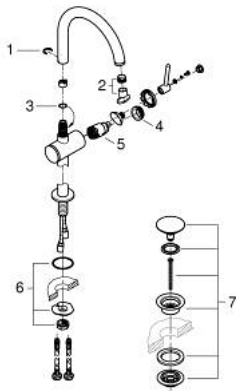

24 365 MG0 ATRIO SINGLE-LEVER BASIN MIXER 1/2" XL-SIZE

PRODUCT DESCRIPTION

- Colour: satin graphite
- for free-standing basins
- GROHE SilkMove 28 mm ceramic cartridge
- with temperature limiter
- GROHE LongLife finish
- GROHE EcoJoy - less water, perfect flow
- maximum flow rate (at 3 bar): 5 l/min
- swivel tubular C-spout with mousseur
- stop limiter
- adjustable swivel area 0° / 150° / 360°
- Push-open waste set 1 1/4"
- flexible connection hoses

24 365 MG0 ATRIO SINGLE-LEVER BASIN MIXER 1/2" XL-SIZE

SPARE PARTS, October 2022 – now

- 1: Safety ring (Spare part-nr. 4826600M)
- 2: Flow straightener (Spare part-nr. 48408000)
- 3: Sealing washer (Spare part-nr. 0128500M)
- 4: Fitting ring (Spare part-nr. 07419000)
- 5: Cartridge (Spare part-nr. 46963000)
- 6: Shank fastening assembly (Spare part-nr. 48409000)
- 7: Waste set with push-open plug (Spare part-nr. 65807MG0)