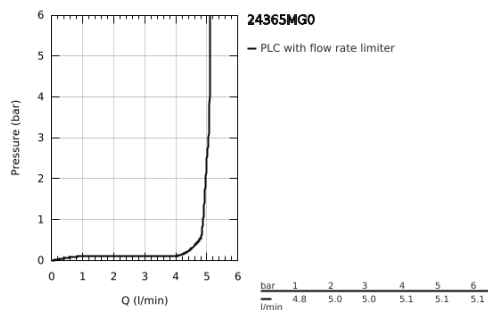

24 365 MG0 ATRIO SINGLE-LEVER BASIN MIXER 1/2" XL-SIZE

PRODUCT DESCRIPTION

- Colour: satin graphite
- for free-standing basins
- GROHE SilkMove 28 mm ceramic cartridge
- with temperature limiter
- GROHE LongLife finish
- GROHE EcoJoy - less water, perfect flow
- maximum flow rate (at 3 bar): 5 l/min
- swivel tubular C-spout with mousseur
- stop limiter
- adjustable swivel area 0° / 150° / 360°
- Push-open waste set 1 1/4"
- flexible connection hoses

24 365 MG0 ATRIO SINGLE-LEVER BASIN MIXER 1/2" XL-SIZE

SPARE PARTS, October 2022 – now

- 1: Safety ring (Spare part-nr. 4826600M)
- 2: Flow straightener (Spare part-nr. 48408000)
- 3: Sealing washer (Spare part-nr. 0128500M)
- 4: Fitting ring (Spare part-nr. 07419000)
- 5: Cartridge (Spare part-nr. 46963000)
- 6: Shank fastening assembly (Spare part-nr. 48409000)
- 7: Waste set with push-open plug (Spare part-nr. 65807MG0)