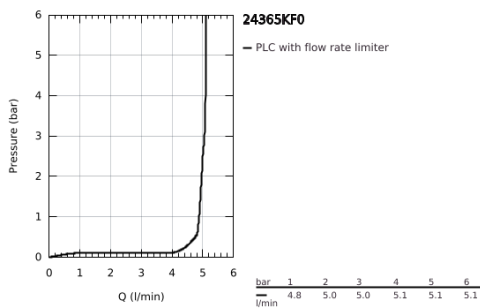

24 365 KF0 **ATRIO SINGLE-LEVER BASIN MIXER 1/2"**
XL-SIZE

PRODUCT DESCRIPTION

- Colour: phantom black
- for free-standing basins
- GROHE SilkMove 28 mm ceramic cartridge
- with temperature limiter
- GROHE EcoJoy - less water, perfect flow
- maximum flow rate (at 3 bar): 5 l/min
- swivel tubular C-spout with mousseur
- stop limiter
- adjustable swivel area 0° / 150° / 360°
- Push-open waste set 1 1/4"
- flexible connection hoses

24 365 KF0 **ATRIO SINGLE-LEVER BASIN MIXER 1/2"**
XL-SIZE

SPARE PARTS, January 2024 – now

- 1: Safety ring (Spare part-nr. 4826600M)
- 2: Flow straightener (Spare part-nr. 48408000)
- 3: Sealing washer (Spare part-nr. 0128500M)
- 4: Fitting ring (Spare part-nr. 07419000)
- 5: Cartridge (Spare part-nr. 46963000)
- 6: Shank fastening assembly (Spare part-nr. 48409000)
- 7: Waste set with push-open plug (Spare part-nr. 65807KF0)