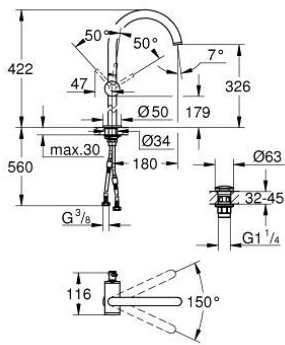

24 365 KF0 **ATRIO SINGLE-LEVER BASIN MIXER 1/2"**
XL-SIZE

PRODUCT DESCRIPTION

- Colour: phantom black
- for free-standing basins
- GROHE SilkMove 28 mm ceramic cartridge
- with temperature limiter
- GROHE EcoJoy - less water, perfect flow
- maximum flow rate (at 3 bar): 5 l/min
- swivel tubular C-spout with mousseur
- stop limiter
- adjustable swivel area 0° / 150° / 360°
- Push-open waste set 1 1/4"
- flexible connection hoses

24 365 KF0 **ATRIO SINGLE-LEVER BASIN MIXER 1/2"**
XL-SIZE

SPARE PARTS, January 2024 – now

- 1: Safety ring (Spare part-nr. 4826600M)
- 2: Flow straightener (Spare part-nr. 48408000)
- 3: Sealing washer (Spare part-nr. 0128500M)
- 4: Fitting ring (Spare part-nr. 07419000)
- 5: Cartridge (Spare part-nr. 46963000)
- 6: Shank fastening assembly (Spare part-nr. 48409000)
- 7: Waste set with push-open plug (Spare part-nr. 65807KF0)