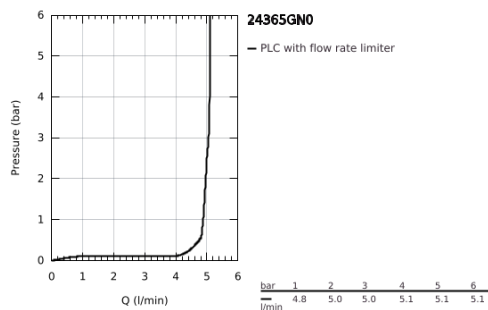

24 365 GN0 **ATRIO SINGLE-LEVER BASIN MIXER 1/2"**
XL-SIZE

PRODUCT DESCRIPTION

- Colour: brushed cool sunrise
- for free-standing basins
- GROHE SilkMove 28 mm ceramic cartridge
- with temperature limiter
- GROHE LongLife finish
- GROHE EcoJoy - less water, perfect flow
- maximum flow rate (at 3 bar): 5 l/min
- swivel tubular C-spout with mousseur
- stop limiter
- adjustable swivel area 0° / 150° / 360°
- Push-open waste set 1 1/4"
- flexible connection hoses

24 365 GN0 ATRIO SINGLE-LEVER BASIN MIXER 1/2" XL-SIZE

SPARE PARTS, November 2022 – now

- 1: Safety ring (Spare part-nr. 4826600M)
- 2: Flow straightener (Spare part-nr. 48408000)
- 3: Sealing washer (Spare part-nr. 0128500M)
- 4: Fitting ring (Spare part-nr. 07419000)
- 5: Cartridge (Spare part-nr. 46963000)
- 6: Shank fastening assembly (Spare part-nr. 48409000)
- 7: Waste set with push-open plug (Spare part-nr. 65807GN0)