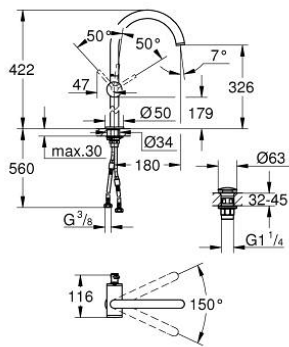

24 365 GN0 **ATRIO SINGLE-LEVER BASIN MIXER 1/2"**
XL-SIZE

PRODUCT DESCRIPTION

- Colour: brushed cool sunrise
- for free-standing basins
- GROHE SilkMove 28 mm ceramic cartridge
- with temperature limiter
- GROHE LongLife finish
- GROHE EcoJoy - less water, perfect flow
- maximum flow rate (at 3 bar): 5 l/min
- swivel tubular C-spout with mousseur
- stop limiter
- adjustable swivel area 0° / 150° / 360°
- Push-open waste set 1 1/4"
- flexible connection hoses

24 365 GN0 ATRIO SINGLE-LEVER BASIN MIXER 1/2" XL-SIZE

SPARE PARTS, November 2022 – now

- 1: Safety ring (Spare part-nr. 4826600M)
- 2: Flow straightener (Spare part-nr. 48408000)
- 3: Sealing washer (Spare part-nr. 0128500M)
- 4: Fitting ring (Spare part-nr. 07419000)
- 5: Cartridge (Spare part-nr. 46963000)
- 6: Shank fastening assembly (Spare part-nr. 48409000)
- 7: Waste set with push-open plug (Spare part-nr. 65807GN0)