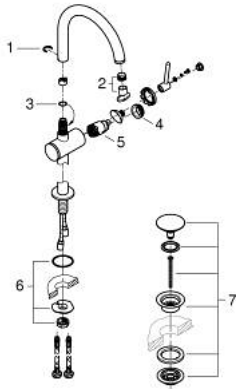

24 365 GN0 **ATRIO SINGLE-LEVER BASIN MIXER 1/2"**
XL-SIZE

PRODUCT DESCRIPTION

- Colour: brushed cool sunrise
- for free-standing basins
- GROHE SilkMove 28 mm ceramic cartridge
- with temperature limiter
- GROHE LongLife finish
- GROHE EcoJoy - less water, perfect flow
- maximum flow rate (at 3 bar): 5 l/min
- swivel tubular C-spout with mousseur
- stop limiter
- adjustable swivel area 0° / 150° / 360°
- Push-open waste set 1 1/4"
- flexible connection hoses

24 365 GN0 ATRIO SINGLE-LEVER BASIN MIXER 1/2" XL-SIZE

SPARE PARTS, November 2022 – now

- 1: Safety ring (Spare part-nr. 4826600M)
- 2: Flow straightener (Spare part-nr. 48408000)
- 3: Sealing washer (Spare part-nr. 0128500M)
- 4: Fitting ring (Spare part-nr. 07419000)
- 5: Cartridge (Spare part-nr. 46963000)
- 6: Shank fastening assembly (Spare part-nr. 48409000)
- 7: Waste set with push-open plug (Spare part-nr. 65807GN0)