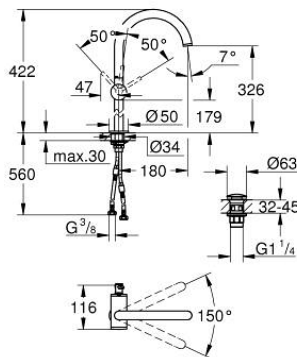

24 365 GL0 ATRIO SINGLE-LEVER BASIN MIXER 1/2" XL-SIZE

PRODUCT DESCRIPTION

- Colour: cool sunrise
- for free-standing basins
- GROHE SilkMove 28 mm ceramic cartridge
- with temperature limiter
- GROHE LongLife finish
- GROHE EcoJoy - less water, perfect flow
- maximum flow rate (at 3 bar): 5 l/min
- swivel tubular C-spout with mousseur
- stop limiter
- adjustable swivel area 0° / 150° / 360°
- Push-open waste set 1 1/4"
- flexible connection hoses

24 365 GL0 ATRIO SINGLE-LEVER BASIN MIXER 1/2" XL-SIZE

SPARE PARTS, October 2021 – now

- 1: Safety ring (Spare part-nr. 4826600M)
- 2: Flow straightener (Spare part-nr. 48408000)
- 3: Sealing washer (Spare part-nr. 0128500M)
- 4: Fitting ring (Spare part-nr. 07419000)
- 5: Cartridge (Spare part-nr. 46963000)
- 6: Shank fastening assembly (Spare part-nr. 48409000)
- 7: Waste set with push-open plug (Spare part-nr. 65807GL0)