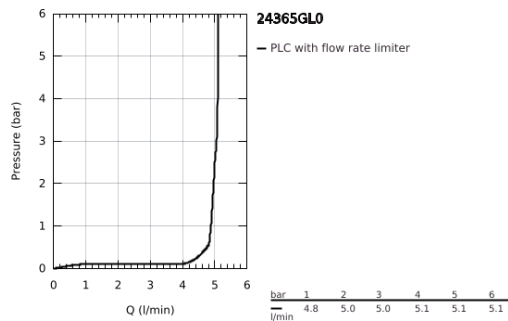

24 365 GL0 ATRIO SINGLE-LEVER BASIN MIXER 1/2" XL-SIZE

PRODUCT DESCRIPTION

- Colour: cool sunrise
- for free-standing basins
- GROHE SilkMove 28 mm ceramic cartridge
- with temperature limiter
- GROHE LongLife finish
- GROHE EcoJoy - less water, perfect flow
- maximum flow rate (at 3 bar): 5 l/min
- swivel tubular C-spout with mousseur
- stop limiter
- adjustable swivel area 0° / 150° / 360°
- Push-open waste set 1 1/4"
- flexible connection hoses

24 365 GL0 ATRIO SINGLE-LEVER BASIN MIXER 1/2" XL-SIZE

SPARE PARTS, October 2021 – now

- 1: Safety ring (Spare part-nr. 4826600M)
- 2: Flow straightener (Spare part-nr. 48408000)
- 3: Sealing washer (Spare part-nr. 0128500M)
- 4: Fitting ring (Spare part-nr. 07419000)
- 5: Cartridge (Spare part-nr. 46963000)
- 6: Shank fastening assembly (Spare part-nr. 48409000)
- 7: Waste set with push-open plug (Spare part-nr. 65807GL0)