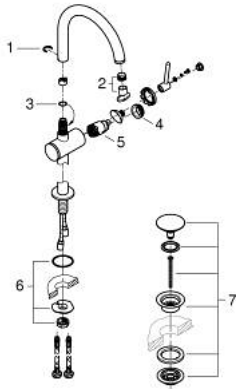

24 365 GL0 ATRIO SINGLE-LEVER BASIN MIXER 1/2" XL-SIZE

PRODUCT DESCRIPTION

- Colour: cool sunrise
- for free-standing basins
- GROHE SilkMove 28 mm ceramic cartridge
- with temperature limiter
- GROHE LongLife finish
- GROHE EcoJoy - less water, perfect flow
- maximum flow rate (at 3 bar): 5 l/min
- swivel tubular C-spout with mousseur
- stop limiter
- adjustable swivel area 0° / 150° / 360°
- Push-open waste set 1 1/4"
- flexible connection hoses

24 365 GL0 ATRIO SINGLE-LEVER BASIN MIXER 1/2" XL-SIZE

SPARE PARTS, October 2021 – now

- 1: Safety ring (Spare part-nr. 4826600M)
- 2: Flow straightener (Spare part-nr. 48408000)
- 3: Sealing washer (Spare part-nr. 0128500M)
- 4: Fitting ring (Spare part-nr. 07419000)
- 5: Cartridge (Spare part-nr. 46963000)
- 6: Shank fastening assembly (Spare part-nr. 48409000)
- 7: Waste set with push-open plug (Spare part-nr. 65807GL0)