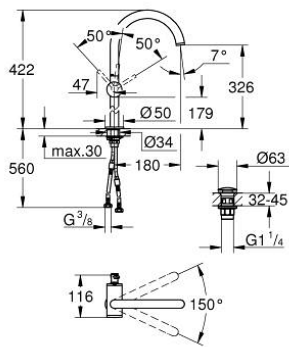

## 24 365 DL0 ATRIO SINGLE-LEVER BASIN MIXER 1/2" XL-SIZE

### PRODUCT DESCRIPTION

- Colour: brushed warm sunset
- for free-standing basins
- GROHE SilkMove 28 mm ceramic cartridge
- with temperature limiter
- GROHE LongLife finish
- GROHE EcoJoy - less water, perfect flow
- maximum flow rate (at 3 bar): 5 l/min
- swivel tubular C-spout with mousseur
- stop limiter
- adjustable swivel area 0° / 150° / 360°
- Push-open waste set 1 1/4"
- flexible connection hoses

### SPARE PARTS, November 2022 – now

- 1: Safety ring (Spare part-nr. 4826600M)
- 2: Flow straightener (Spare part-nr. 48408000)
- 3: Sealing washer (Spare part-nr. 0128500M)
- 4: Fitting ring (Spare part-nr. 07419000)
- 5: Cartridge (Spare part-nr. 46963000)
- 6: Shank fastening assembly (Spare part-nr. 48409000)
- 7: Waste set with push-open plug (Spare part-nr. 65807DL0)