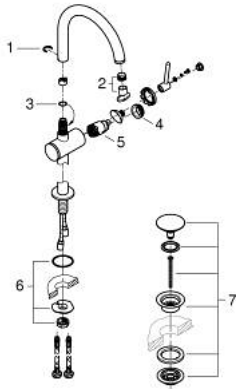

## 24 365 DL0 ATRIO SINGLE-LEVER BASIN MIXER 1/2" XL-SIZE

### PRODUCT DESCRIPTION

- Colour: brushed warm sunset
- for free-standing basins
- GROHE SilkMove 28 mm ceramic cartridge
- with temperature limiter
- GROHE LongLife finish
- GROHE EcoJoy - less water, perfect flow
- maximum flow rate (at 3 bar): 5 l/min
- swivel tubular C-spout with mousseur
- stop limiter
- adjustable swivel area 0° / 150° / 360°
- Push-open waste set 1 1/4"
- flexible connection hoses

### SPARE PARTS, November 2022 – now

- 1: Safety ring (Spare part-nr. 4826600M)
- 2: Flow straightener (Spare part-nr. 48408000)
- 3: Sealing washer (Spare part-nr. 0128500M)
- 4: Fitting ring (Spare part-nr. 07419000)
- 5: Cartridge (Spare part-nr. 46963000)
- 6: Shank fastening assembly (Spare part-nr. 48409000)
- 7: Waste set with push-open plug (Spare part-nr. 65807DL0)