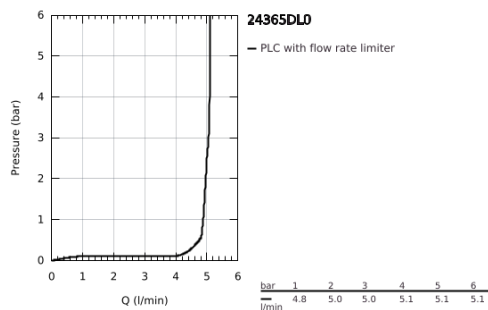

## 24 365 DL0 ATRIO SINGLE-LEVER BASIN MIXER 1/2" XL-SIZE

### PRODUCT DESCRIPTION

- Colour: brushed warm sunset
- for free-standing basins
- GROHE SilkMove 28 mm ceramic cartridge
- with temperature limiter
- GROHE LongLife finish
- GROHE EcoJoy - less water, perfect flow
- maximum flow rate (at 3 bar): 5 l/min
- swivel tubular C-spout with mousseur
- stop limiter
- adjustable swivel area 0° / 150° / 360°
- Push-open waste set 1 1/4"
- flexible connection hoses