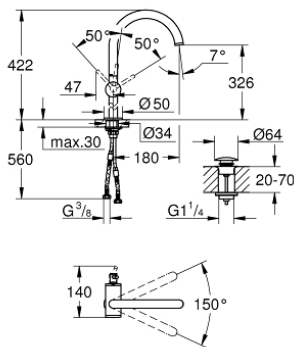

24 365 DC0 ATRIO SINGLE-LEVER BASIN MIXER 1/2" XL-SIZE

PRODUCT DESCRIPTION

- Colour: supersteel
- for free-standing basins
- GROHE SilkMove 28 mm ceramic cartridge
- with temperature limiter
- GROHE LongLife finish
- GROHE EcoJoy - less water, perfect flow
- maximum flow rate (at 3 bar): 5 l/min
- swivel tubular C-spout with mousseur
- stop limiter
- adjustable swivel area 0° / 150° / 360°
- Push-open waste set 1 1/4"
- flexible connection hoses

24 365 DC0 ATRIO SINGLE-LEVER BASIN MIXER 1/2" XL-SIZE

SPARE PARTS, October 2021 – now

- 1: Safety ring (Spare part-nr. 4826600M)
- 2: Flow straightener (Spare part-nr. 48408000)
- 3: Sealing washer (Spare part-nr. 0128500M)
- 4: Fitting ring (Spare part-nr. 07419000)
- 5: Cartridge (Spare part-nr. 46963000)
- 6: Shank fastening assembly (Spare part-nr. 48409000)
- 7: Waste set with push-open plug (Spare part-nr. 65807DC0)