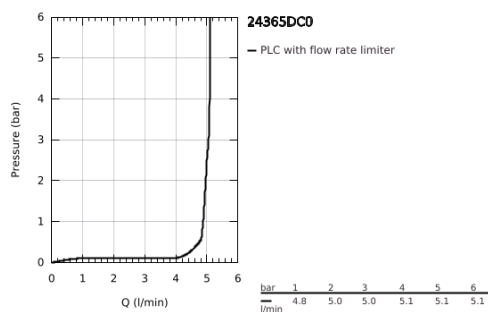

24 365 DC0 ATRIO SINGLE-LEVER BASIN MIXER 1/2" XL-SIZE

PRODUCT DESCRIPTION

- Colour: supersteel
- for free-standing basins
- GROHE SilkMove 28 mm ceramic cartridge
- with temperature limiter
- GROHE LongLife finish
- GROHE EcoJoy - less water, perfect flow
- maximum flow rate (at 3 bar): 5 l/min
- swivel tubular C-spout with mousseur
- stop limiter
- adjustable swivel area 0° / 150° / 360°
- Push-open waste set 1 1/4"
- flexible connection hoses

24 365 DC0 ATRIO SINGLE-LEVER BASIN MIXER 1/2" XL-SIZE

SPARE PARTS, October 2021 – now

- 1: Safety ring (Spare part-nr. 4826600M)
- 2: Flow straightener (Spare part-nr. 48408000)
- 3: Sealing washer (Spare part-nr. 0128500M)
- 4: Fitting ring (Spare part-nr. 07419000)
- 5: Cartridge (Spare part-nr. 46963000)
- 6: Shank fastening assembly (Spare part-nr. 48409000)
- 7: Waste set with push-open plug (Spare part-nr. 65807DC0)