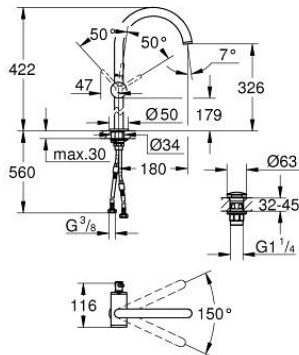

24 365 DA0 **ATRIO SINGLE-LEVER BASIN MIXER 1/2"**
XL-SIZE

PRODUCT DESCRIPTION

- Colour: warm sunset
- for free-standing basins
- GROHE SilkMove 28 mm ceramic cartridge
- with temperature limiter
- GROHE LongLife finish
- GROHE EcoJoy - less water, perfect flow
- maximum flow rate (at 3 bar): 5 l/min
- swivel tubular C-spout with mousseur
- stop limiter
- adjustable swivel area 0° / 150° / 360°
- Push-open waste set 1 1/4"
- flexible connection hoses

24 365 DA0 ATRIO SINGLE-LEVER BASIN MIXER 1/2" XL-SIZE

SPARE PARTS, October 2021 – now

- 1: Safety ring (Spare part-nr. 4826600M)
- 2: Flow straightener (Spare part-nr. 48408000)
- 3: Sealing washer (Spare part-nr. 0128500M)
- 4: Fitting ring (Spare part-nr. 07419000)
- 5: Cartridge (Spare part-nr. 46963000)
- 6: Shank fastening assembly (Spare part-nr. 48409000)
- 7: Waste set with push-open plug (Spare part-nr. 65807DA0)