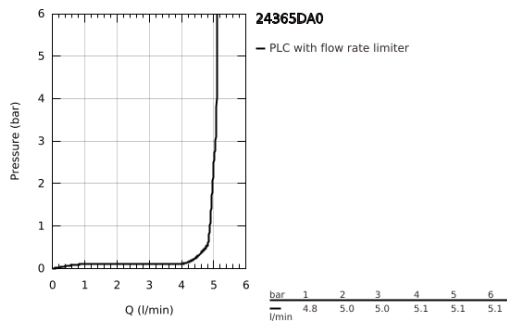

24 365 DA0 **ATRIO SINGLE-LEVER BASIN MIXER 1/2"**
XL-SIZE

PRODUCT DESCRIPTION

- Colour: warm sunset
- for free-standing basins
- GROHE SilkMove 28 mm ceramic cartridge
- with temperature limiter
- GROHE LongLife finish
- GROHE EcoJoy - less water, perfect flow
- maximum flow rate (at 3 bar): 5 l/min
- swivel tubular C-spout with mousseur
- stop limiter
- adjustable swivel area 0° / 150° / 360°
- Push-open waste set 1 1/4"
- flexible connection hoses

24 365 DA0 ATRIO SINGLE-LEVER BASIN MIXER 1/2" XL-SIZE

SPARE PARTS, October 2021 – now

- 1: Safety ring (Spare part-nr. 4826600M)
- 2: Flow straightener (Spare part-nr. 48408000)
- 3: Sealing washer (Spare part-nr. 0128500M)
- 4: Fitting ring (Spare part-nr. 07419000)
- 5: Cartridge (Spare part-nr. 46963000)
- 6: Shank fastening assembly (Spare part-nr. 48409000)
- 7: Waste set with push-open plug (Spare part-nr. 65807DA0)