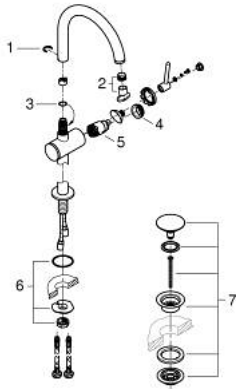

24 365 DA0 **ATRIO SINGLE-LEVER BASIN MIXER 1/2"**
XL-SIZE

PRODUCT DESCRIPTION

- Colour: warm sunset
- for free-standing basins
- GROHE SilkMove 28 mm ceramic cartridge
- with temperature limiter
- GROHE LongLife finish
- GROHE EcoJoy - less water, perfect flow
- maximum flow rate (at 3 bar): 5 l/min
- swivel tubular C-spout with mousseur
- stop limiter
- adjustable swivel area 0° / 150° / 360°
- Push-open waste set 1 1/4"
- flexible connection hoses

24 365 DA0 ATRIO SINGLE-LEVER BASIN MIXER 1/2" XL-SIZE

SPARE PARTS, October 2021 – now

- 1: Safety ring (Spare part-nr. 4826600M)
- 2: Flow straightener (Spare part-nr. 48408000)
- 3: Sealing washer (Spare part-nr. 0128500M)
- 4: Fitting ring (Spare part-nr. 07419000)
- 5: Cartridge (Spare part-nr. 46963000)
- 6: Shank fastening assembly (Spare part-nr. 48409000)
- 7: Waste set with push-open plug (Spare part-nr. 65807DA0)