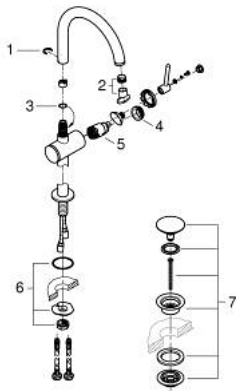

24 365 AL0 ATRIO SINGLE-LEVER BASIN MIXER 1/2" XL-SIZE

PRODUCT DESCRIPTION

- Colour: brushed hard graphite
- for free-standing basins
- GROHE SilkMove 28 mm ceramic cartridge
- with temperature limiter
- GROHE LongLife finish
- GROHE EcoJoy - less water, perfect flow
- maximum flow rate (at 3 bar): 5 l/min
- swivel tubular C-spout with mousseur
- stop limiter
- adjustable swivel area 0° / 150° / 360°
- Push-open waste set 1 1/4"
- flexible connection hoses

24 365 AL0 ATRIO SINGLE-LEVER BASIN MIXER 1/2" XL-SIZE

SPARE PARTS, October 2021 – now

- 1: Safety ring (Spare part-nr. 4826600M)
- 2: Flow straightener (Spare part-nr. 48408000)
- 3: Sealing washer (Spare part-nr. 0128500M)
- 4: Fitting ring (Spare part-nr. 07419000)
- 5: Cartridge (Spare part-nr. 46963000)
- 6: Shank fastening assembly (Spare part-nr. 48409000)
- 7: Waste set with push-open plug (Spare part-nr. 65807AL0)