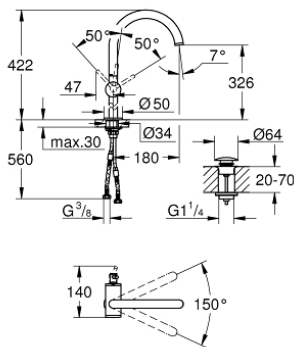

24 365 AL0 ATRIO SINGLE-LEVER BASIN MIXER 1/2" XL-SIZE

PRODUCT DESCRIPTION

- Colour: brushed hard graphite
- for free-standing basins
- GROHE SilkMove 28 mm ceramic cartridge
- with temperature limiter
- GROHE LongLife finish
- GROHE EcoJoy - less water, perfect flow
- maximum flow rate (at 3 bar): 5 l/min
- swivel tubular C-spout with mousseur
- stop limiter
- adjustable swivel area 0° / 150° / 360°
- Push-open waste set 1 1/4"
- flexible connection hoses

24 365 AL0 ATRIO SINGLE-LEVER BASIN MIXER 1/2" XL-SIZE

SPARE PARTS, October 2021 – now

- 1: Safety ring (Spare part-nr. 4826600M)
- 2: Flow straightener (Spare part-nr. 48408000)
- 3: Sealing washer (Spare part-nr. 0128500M)
- 4: Fitting ring (Spare part-nr. 07419000)
- 5: Cartridge (Spare part-nr. 46963000)
- 6: Shank fastening assembly (Spare part-nr. 48409000)
- 7: Waste set with push-open plug (Spare part-nr. 65807AL0)