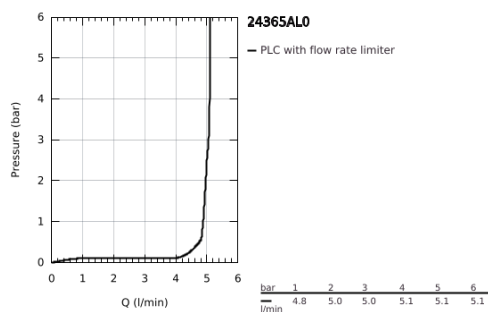

24 365 AL0 ATRIO SINGLE-LEVER BASIN MIXER 1/2" XL-SIZE

PRODUCT DESCRIPTION

- Colour: brushed hard graphite
- for free-standing basins
- GROHE SilkMove 28 mm ceramic cartridge
- with temperature limiter
- GROHE LongLife finish
- GROHE EcoJoy - less water, perfect flow
- maximum flow rate (at 3 bar): 5 l/min
- swivel tubular C-spout with mousseur
- stop limiter
- adjustable swivel area 0° / 150° / 360°
- Push-open waste set 1 1/4"
- flexible connection hoses

24 365 AL0 ATRIO SINGLE-LEVER BASIN MIXER 1/2" XL-SIZE

SPARE PARTS, October 2021 – now

- 1: Safety ring (Spare part-nr. 4826600M)
- 2: Flow straightener (Spare part-nr. 48408000)
- 3: Sealing washer (Spare part-nr. 0128500M)
- 4: Fitting ring (Spare part-nr. 07419000)
- 5: Cartridge (Spare part-nr. 46963000)
- 6: Shank fastening assembly (Spare part-nr. 48409000)
- 7: Waste set with push-open plug (Spare part-nr. 65807AL0)