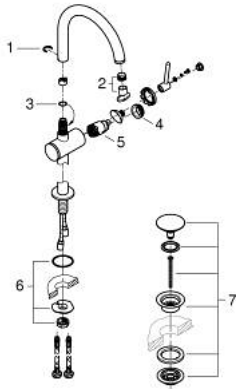

24 365 000 **ATRIO SINGLE-LEVER BASIN MIXER 1/2"**  
**XL-SIZE**

**PRODUCT DESCRIPTION**

- Colour: chrome
- for free-standing basins
- GROHE SilkMove 28 mm ceramic cartridge
- with temperature limiter
- GROHE LongLife finish
- GROHE EcoJoy - less water, perfect flow
- maximum flow rate (at 3 bar): 5 l/min
- swivel tubular C-spout with mousseur
- stop limiter
- adjustable swivel area 0° / 150° / 360°
- Push-open waste set 1 1/4"
- flexible connection hoses

## 24 365 000 ATRIO SINGLE-LEVER BASIN MIXER 1/2" XL-SIZE

### SPARE PARTS, October 2021 – now

- 1: Safety ring (Spare part-nr. 4826600M)
- 2: Flow straightener (Spare part-nr. 48408000)
- 3: Sealing washer (Spare part-nr. 0128500M)
- 4: Fitting ring (Spare part-nr. 07419000)
- 5: Cartridge (Spare part-nr. 46963000)
- 6: Shank fastening assembly (Spare part-nr. 48409000)
- 7: Waste set with push-open plug (Spare part-nr. 65807000)