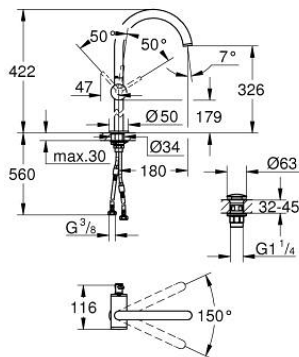

24 365 000 **ATRIO SINGLE-LEVER BASIN MIXER 1/2"**  
**XL-SIZE**

**PRODUCT DESCRIPTION**

- Colour: chrome
- for free-standing basins
- GROHE SilkMove 28 mm ceramic cartridge
- with temperature limiter
- GROHE LongLife finish
- GROHE EcoJoy - less water, perfect flow
- maximum flow rate (at 3 bar): 5 l/min
- swivel tubular C-spout with mousseur
- stop limiter
- adjustable swivel area 0° / 150° / 360°
- Push-open waste set 1 1/4"
- flexible connection hoses

## 24 365 000 ATRIO SINGLE-LEVER BASIN MIXER 1/2" XL-SIZE

### SPARE PARTS, October 2021 – now

- 1: Safety ring (Spare part-nr. 4826600M)
- 2: Flow straightener (Spare part-nr. 48408000)
- 3: Sealing washer (Spare part-nr. 0128500M)
- 4: Fitting ring (Spare part-nr. 07419000)
- 5: Cartridge (Spare part-nr. 46963000)
- 6: Shank fastening assembly (Spare part-nr. 48409000)
- 7: Waste set with push-open plug (Spare part-nr. 65807000)