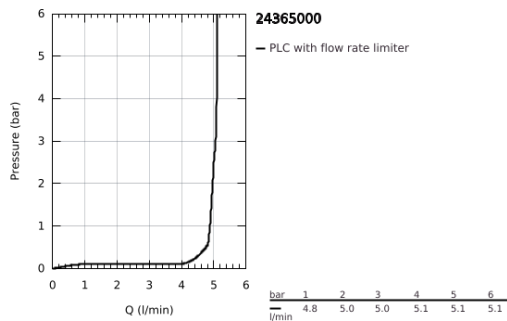

24 365 000 **ATRIO SINGLE-LEVER BASIN MIXER 1/2"**  
**XL-SIZE**

**PRODUCT DESCRIPTION**

- Colour: chrome
- for free-standing basins
- GROHE SilkMove 28 mm ceramic cartridge
- with temperature limiter
- GROHE LongLife finish
- GROHE EcoJoy - less water, perfect flow
- maximum flow rate (at 3 bar): 5 l/min
- swivel tubular C-spout with mousseur
- stop limiter
- adjustable swivel area 0° / 150° / 360°
- Push-open waste set 1 1/4"
- flexible connection hoses

## 24 365 000 ATRIO SINGLE-LEVER BASIN MIXER 1/2" XL-SIZE

### SPARE PARTS, October 2021 – now

- 1: Safety ring (Spare part-nr. 4826600M)
- 2: Flow straightener (Spare part-nr. 48408000)
- 3: Sealing washer (Spare part-nr. 0128500M)
- 4: Fitting ring (Spare part-nr. 07419000)
- 5: Cartridge (Spare part-nr. 46963000)
- 6: Shank fastening assembly (Spare part-nr. 48409000)
- 7: Waste set with push-open plug (Spare part-nr. 65807000)