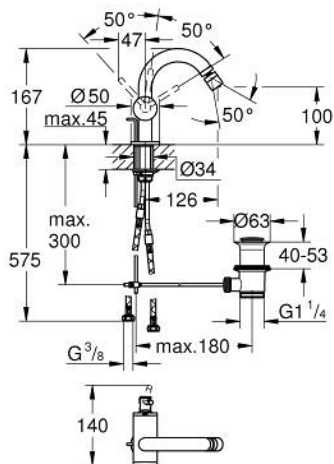

24 364 MS0 ATRIO SINGLE-LEVER BIDET MIXER 1/2"

PRODUCT DESCRIPTION

- Colour: satin steel
- GROHE SilkMove 28 mm ceramic cartridge
- with temperature limiter
- GROHE LongLife finish
- rapid installation system
- tubular C-spout with ball-joint mousseur
- pop-up waste set 1 1/4"
- flexible connection hoses

24 364 MS0 ATRIO SINGLE-LEVER BIDET MIXER 1/2"

SPARE PARTS, October 2022 – now

- 1: Pop-up rod (Spare part-nr. 65196MS0)
- 2: Cartridge (Spare part-nr. 46963000)
- 3: Fitting ring (Spare part-nr. 07419000)
- 4: Mousseur (Spare part-nr. 06574MS0)
- 5: Shank fastening assembly (Spare part-nr. 48409000)
- 6: Waste set 1 1/4" (Spare part-nr. 28910MS0)
- 6.1: Plug (Spare part-nr. 07182MS0)
- 6.2: Eccentric rod (Spare part-nr. 07052000)
- 7: Eccentric rod (Spare part-nr. 07341000)*
- * Optional accessories