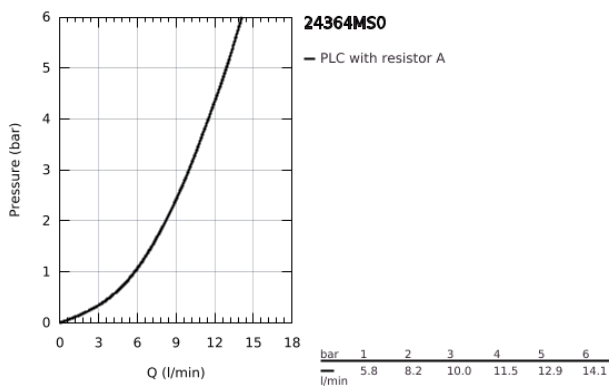

24 364 MS0 ATRIO SINGLE-LEVER BIDET MIXER 1/2"

PRODUCT DESCRIPTION

- Colour: satin steel
- GROHE SilkMove 28 mm ceramic cartridge
- with temperature limiter
- GROHE LongLife finish
- rapid installation system
- tubular C-spout with ball-joint mousseur
- pop-up waste set 1 1/4"
- flexible connection hoses

24 364 MS0 ATRIO SINGLE-LEVER BIDET MIXER 1/2"

SPARE PARTS, October 2022 – now

- 1: Pop-up rod (Spare part-nr. 65196MS0)
- 2: Cartridge (Spare part-nr. 46963000)
- 3: Fitting ring (Spare part-nr. 07419000)
- 4: Mousseur (Spare part-nr. 06574MS0)
- 5: Shank fastening assembly (Spare part-nr. 48409000)
- 6: Waste set 1 1/4" (Spare part-nr. 28910MS0)
- 6.1: Plug (Spare part-nr. 07182MS0)
- 6.2: Eccentric rod (Spare part-nr. 07052000)
- 7: Eccentric rod (Spare part-nr. 07341000)*
- * Optional accessories