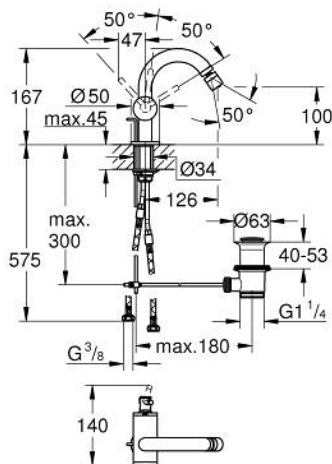

24 364 MG0 ATRIO SINGLE-LEVER BIDET MIXER 1/2"

PRODUCT DESCRIPTION

- Colour: satin graphite
- GROHE SilkMove 28 mm ceramic cartridge
- with temperature limiter
- GROHE LongLife finish
- rapid installation system
- tubular C-spout with ball-joint mousseur
- pop-up waste set 1 1/4"
- flexible connection hoses

24 364 MG0 ATRIO SINGLE-LEVER BIDET MIXER 1/2"

SPARE PARTS, October 2022 – now

- 1: Pop-up rod (Spare part-nr. 65196MG0)
 - 2: Cartridge (Spare part-nr. 46963000)
 - 3: Fitting ring (Spare part-nr. 07419000)
 - 4: Mousseur (Spare part-nr. 06574MG0)
 - 5: Shank fastening assembly (Spare part-nr. 48409000)
 - 6: Waste set 1 1/4" (Spare part-nr. 28910MG0)
 - 6.1: Plug (Spare part-nr. 07182MG0)
 - 6.2: Eccentric rod (Spare part-nr. 07052000)
 - 7: Eccentric rod (Spare part-nr. 07341000)*
- * Optional accessories