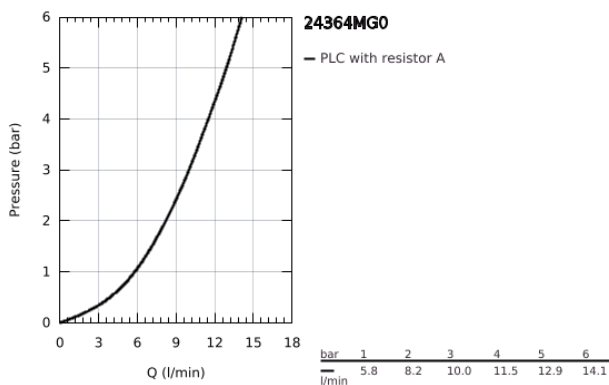

24 364 MG0 ATRIO SINGLE-LEVER BIDET MIXER 1/2"

PRODUCT DESCRIPTION

- Colour: satin graphite
- GROHE SilkMove 28 mm ceramic cartridge
- with temperature limiter
- GROHE LongLife finish
- rapid installation system
- tubular C-spout with ball-joint mousseur
- pop-up waste set 1 1/4"
- flexible connection hoses

24 364 MG0 ATRIO SINGLE-LEVER BIDET MIXER 1/2"

SPARE PARTS, October 2022 – now

- 1: Pop-up rod (Spare part-nr. 65196MG0)
 - 2: Cartridge (Spare part-nr. 46963000)
 - 3: Fitting ring (Spare part-nr. 07419000)
 - 4: Mousseur (Spare part-nr. 06574MG0)
 - 5: Shank fastening assembly (Spare part-nr. 48409000)
 - 6: Waste set 1 1/4" (Spare part-nr. 28910MG0)
 - 6.1: Plug (Spare part-nr. 07182MG0)
 - 6.2: Eccentric rod (Spare part-nr. 07052000)
 - 7: Eccentric rod (Spare part-nr. 07341000)*
- * Optional accessories