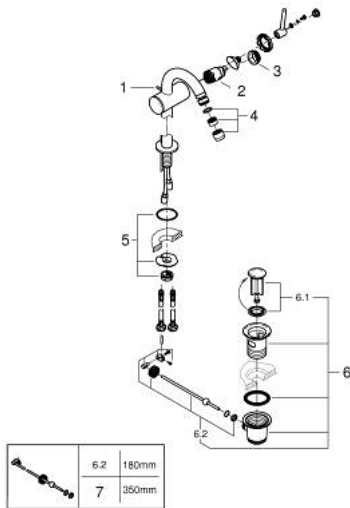

## 24 364 KF0 ATRIO SINGLE-LEVER BIDET MIXER 1/2"

### PRODUCT DESCRIPTION

- Colour: phantom black
- GROHE SilkMove 28 mm ceramic cartridge
- with temperature limiter
- tubular C-spout with ball-joint mousseur
- pop-up waste set 1 1/4"
- flexible connection hoses

### SPARE PARTS, January 2024 – now

- 1: Pop-up rod (Spare part-nr. 65196KU0)
- 2: Cartridge (Spare part-nr. 46963000)
- 3: Fitting ring (Spare part-nr. 07419000)
- 4: Mousseur (Spare part-nr. 48251KF0)
- 5: Shank fastening assembly (Spare part-nr. 48409000)
- 6: Waste set 1 1/4" (Spare part-nr. 28910KF0)
- 6.1: Plug (Spare part-nr. 07182KF0)
- 6.2: Eccentric rod (Spare part-nr. 07052000)
- 7: Eccentric rod (Spare part-nr. 07341000)\*
- \* Optional accessories