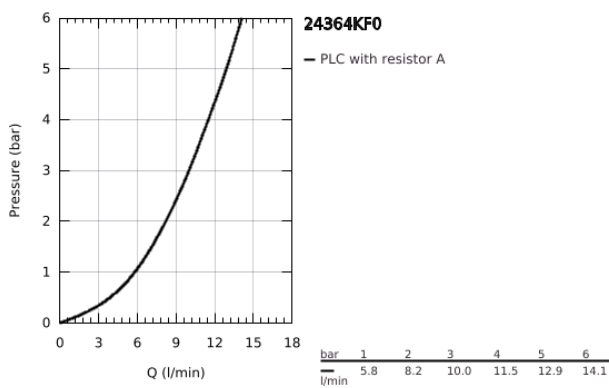

## 24 364 KF0 ATRIO SINGLE-LEVER BIDET MIXER 1/2"

### PRODUCT DESCRIPTION

- Colour: phantom black
- GROHE SilkMove 28 mm ceramic cartridge
- with temperature limiter
- tubular C-spout with ball-joint mousseur
- pop-up waste set 1 1/4"
- flexible connection hoses