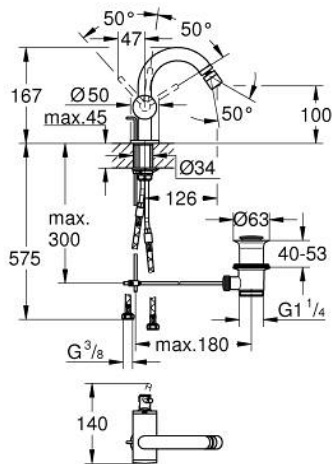

## 24 364 KF0 ATRIO SINGLE-LEVER BIDET MIXER 1/2"

### PRODUCT DESCRIPTION

- Colour: phantom black
- GROHE SilkMove 28 mm ceramic cartridge
- with temperature limiter
- tubular C-spout with ball-joint mousseur
- pop-up waste set 1 1/4"
- flexible connection hoses

### SPARE PARTS, January 2024 – now

- 1: Pop-up rod (Spare part-nr. 65196KU0)
- 2: Cartridge (Spare part-nr. 46963000)
- 3: Fitting ring (Spare part-nr. 07419000)
- 4: Mousseur (Spare part-nr. 48251KF0)
- 5: Shank fastening assembly (Spare part-nr. 48409000)
- 6: Waste set 1 1/4" (Spare part-nr. 28910KF0)
- 6.1: Plug (Spare part-nr. 07182KF0)
- 6.2: Eccentric rod (Spare part-nr. 07052000)
- 7: Eccentric rod (Spare part-nr. 07341000)\*
- \* Optional accessories