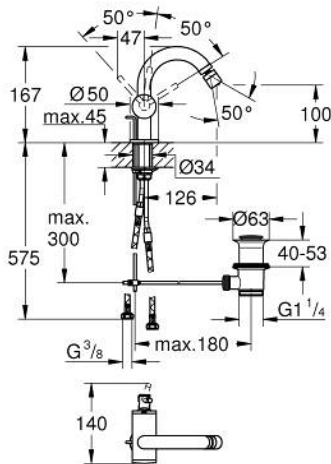

## 24 364 GN0 ATRIO SINGLE-LEVER BIDET MIXER 1/2"

### PRODUCT DESCRIPTION

- Colour: brushed cool sunrise
- GROHE SilkMove 28 mm ceramic cartridge
- with temperature limiter
- GROHE LongLife finish
- rapid installation system
- tubular C-spout with ball-joint mousseur
- pop-up waste set 1 1/4"
- flexible connection hoses

### SPARE PARTS, October 2021 – now

- 1: Pop-up rod (Spare part-nr. 65196GN0)
- 2: Cartridge (Spare part-nr. 46963000)
- 3: Fitting ring (Spare part-nr. 07419000)
- 4: Mousseur (Spare part-nr. 06574GN0)
- 5: Shank fastening assembly (Spare part-nr. 48409000)
- 6: Waste set 1 1/4" (Spare part-nr. 28910GN0)
- 6.1: Plug (Spare part-nr. 07182GN0)
- 6.2: Eccentric rod (Spare part-nr. 07052000)
- 7: Eccentric rod (Spare part-nr. 07341000)\*
- \* Optional accessories