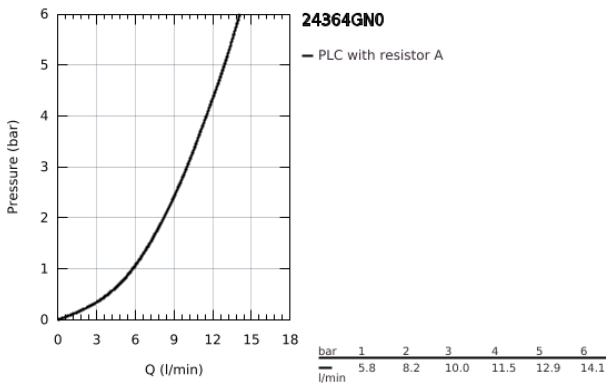

## 24 364 GN0 ATRIO SINGLE-LEVER BIDET MIXER 1/2"

### PRODUCT DESCRIPTION

- Colour: brushed cool sunrise
- GROHE SilkMove 28 mm ceramic cartridge
- with temperature limiter
- GROHE LongLife finish
- rapid installation system
- tubular C-spout with ball-joint mousseur
- pop-up waste set 1 1/4"
- flexible connection hoses