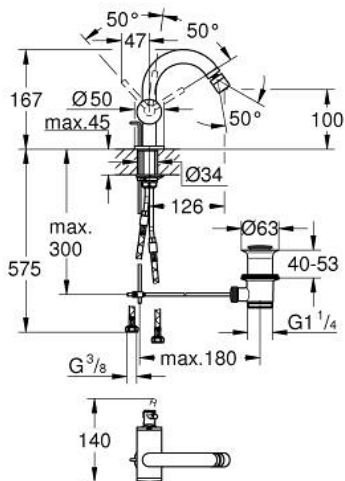

## 24 364 GL0 ATRIO SINGLE-LEVER BIDET MIXER 1/2"

### PRODUCT DESCRIPTION

- Colour: cool sunrise
- GROHE SilkMove 28 mm ceramic cartridge
- with temperature limiter
- GROHE LongLife finish
- rapid installation system
- tubular C-spout with ball-joint mousseur
- pop-up waste set 1 1/4"
- flexible connection hoses

### SPARE PARTS, October 2021 – now

- 1: Pop-up rod (Spare part-nr. 65196GL0)
  - 2: Cartridge (Spare part-nr. 46963000)
  - 3: Fitting ring (Spare part-nr. 07419000)
  - 4: Mousseur (Spare part-nr. 06574GL0)
  - 5: Shank fastening assembly (Spare part-nr. 48409000)
  - 6: Waste set 1 1/4" (Spare part-nr. 28910GL0)
  - 6.1: Plug (Spare part-nr. 07182GL0)
  - 6.2: Eccentric rod (Spare part-nr. 07052000)
  - 7: Eccentric rod (Spare part-nr. 07341000)\*
- \* Optional accessories