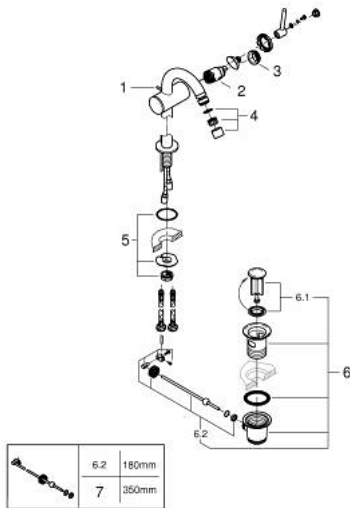

## 24 364 GL0 ATRIO SINGLE-LEVER BIDET MIXER 1/2"

### PRODUCT DESCRIPTION

- Colour: cool sunrise
- GROHE SilkMove 28 mm ceramic cartridge
- with temperature limiter
- GROHE LongLife finish
- rapid installation system
- tubular C-spout with ball-joint mousseur
- pop-up waste set 1 1/4"
- flexible connection hoses

### SPARE PARTS, October 2021 – now

- 1: Pop-up rod (Spare part-nr. 65196GL0)
  - 2: Cartridge (Spare part-nr. 46963000)
  - 3: Fitting ring (Spare part-nr. 07419000)
  - 4: Mousseur (Spare part-nr. 06574GL0)
  - 5: Shank fastening assembly (Spare part-nr. 48409000)
  - 6: Waste set 1 1/4" (Spare part-nr. 28910GL0)
  - 6.1: Plug (Spare part-nr. 07182GL0)
  - 6.2: Eccentric rod (Spare part-nr. 07052000)
  - 7: Eccentric rod (Spare part-nr. 07341000)\*
- \* Optional accessories