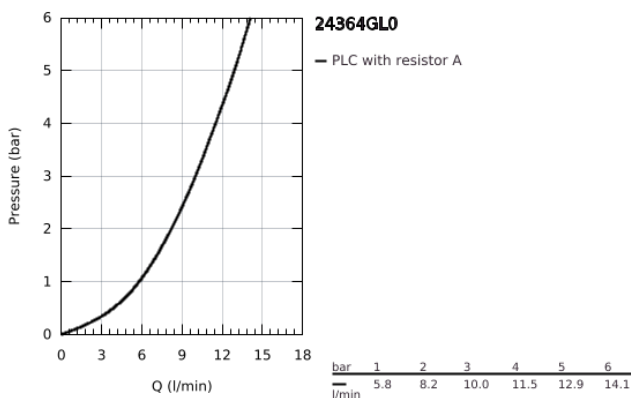

## 24 364 GL0 ATRIO SINGLE-LEVER BIDET MIXER 1/2"

### PRODUCT DESCRIPTION

- Colour: cool sunrise
- GROHE SilkMove 28 mm ceramic cartridge
- with temperature limiter
- GROHE LongLife finish
- rapid installation system
- tubular C-spout with ball-joint mousseur
- pop-up waste set 1 1/4"
- flexible connection hoses